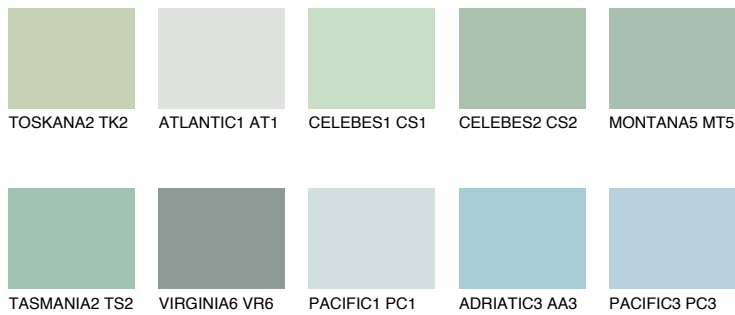

OREGON2 OR2

58% TSR 56%

Matching colours

COLOURS

INTENSE

For more information on plasters and paints, go to www.ceresit.lv

*The presented colours refer to plasters and paints offered by Ceresit. Due to the use of digital techniques, the presented colours might not represent the original ones, thus they cannot be considered as a reliable colour presentation. We recommend checking the authentic colour samples.