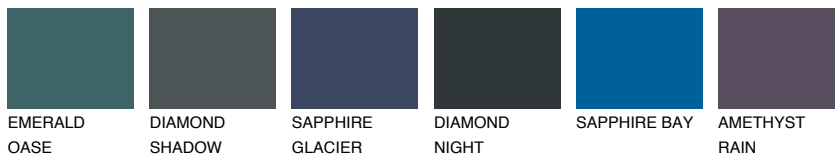

OREGON2 OR2

58% TSR 56%

Matching colours

COLOURS

INTENSE

For more information on plasters and paints, go to www.ceresit.lv

*The presented colours refer to plasters and paints offered by Ceresit. Due to the use of digital techniques, the presented colours might not represent the original ones, thus they cannot be considered as a reliable colour presentation. We recommend checking the authentic colour samples.