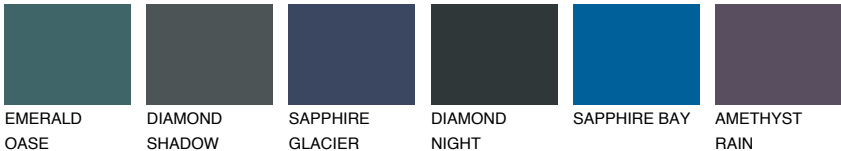

OREGON3 OR3

50% TSR 52%

Matching colours

COLOURS

INTENSE

For more information on plasters and paints, go to www.ceresit.lv

*The presented colours refer to plasters and paints offered by Ceresit. Due to the use of digital techniques, the presented colours might not represent the original ones, thus they cannot be considered as a reliable colour presentation. We recommend checking the authentic colour samples.