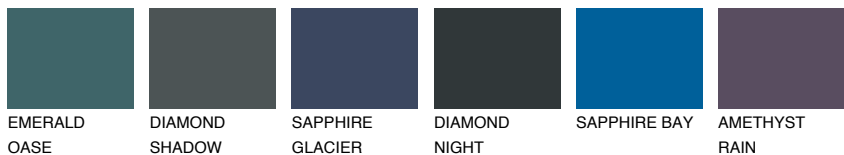

COLOUR DETAILS

OREGON3 OR3

50% TSR 52%

Matching colours

COLOURS

INTENSE

For more information on plasters and paints, go to www.ceresit.lv

*The presented colours refer to plasters and paints offered by Ceresit. Due to the use of digital techniques, the presented colours might not represent the original ones, thus they cannot be considered as a reliable colour presentation. We recommend checking the authentic colour samples.