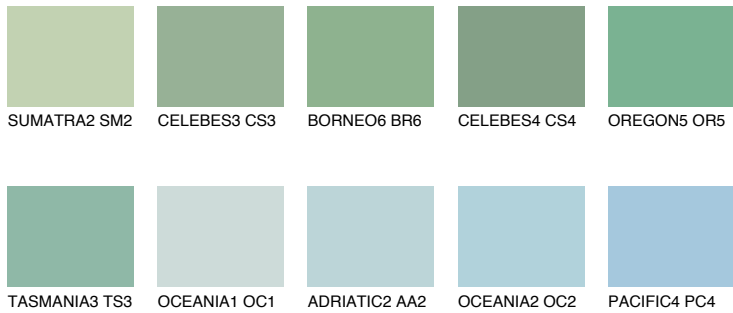

COLOUR DETAILS

OREGON3 OR3

50% TSR 52%

Matching colours

COLOURS

INTENSE

For more information on plasters and paints, go to www.ceresit.lv

*The presented colours refer to plasters and paints offered by Ceresit. Due to the use of digital techniques, the presented colours might not represent the original ones, thus they cannot be considered as a reliable colour presentation. We recommend checking the authentic colour samples.