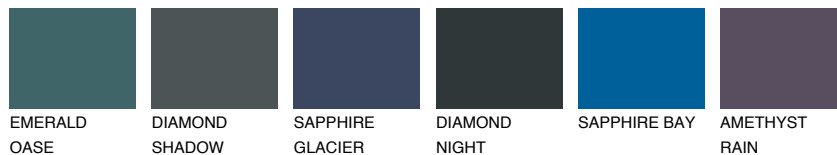

COLOUR DETAILS

OREGON3 OR3

50% TSR 52%

Matching colours

COLOURS

INTENSE

For more information on plasters and paints, go to www.ceresit.lv

*The presented colours refer to plasters and paints offered by Ceresit. Due to the use of digital techniques, the presented colours might not represent the original ones, thus they cannot be considered as a reliable colour presentation. We recommend checking the authentic colour samples.