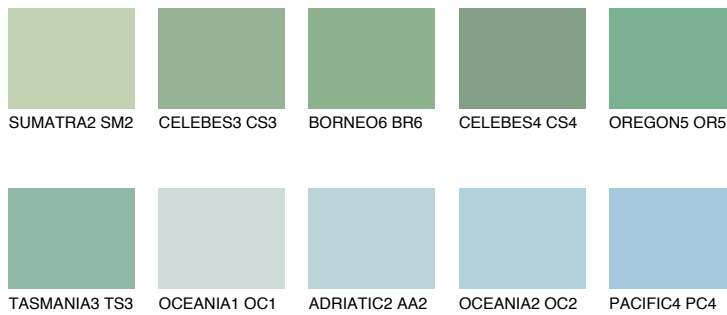

COLOUR DETAILS

OREGON3 OR3

50% TSR 52%

Matching colours

COLOURS

INTENSE

For more information on plasters and paints, go to www.ceresit.lv

*The presented colours refer to plasters and paints offered by Ceresit. Due to the use of digital techniques, the presented colours might not represent the original ones, thus they cannot be considered as a reliable colour presentation. We recommend checking the authentic colour samples.