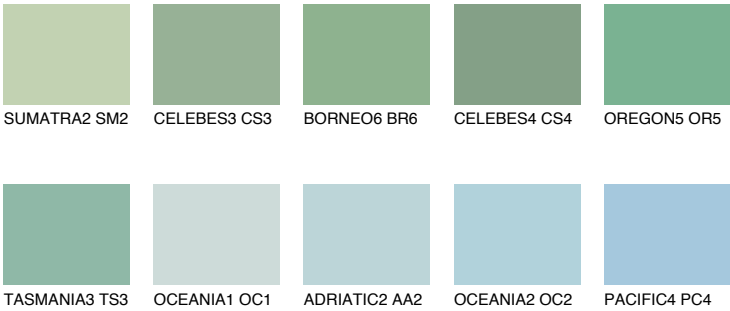

OREGON3 OR3

50% TSR 52%

Matching colours

COLOURS

INTENSE

For more information on plasters and paints, go to www.ceresit.lv

*The presented colours refer to plasters and paints offered by Ceresit. Due to the use of digital techniques, the presented colours might not represent the original ones, thus they cannot be considered as a reliable colour presentation. We recommend checking the authentic colour samples.