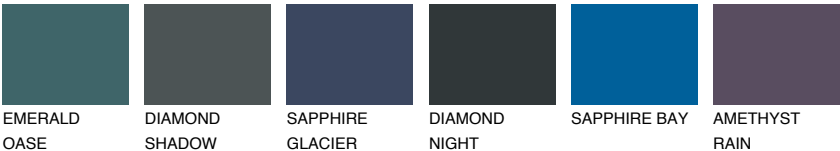

OREGON3 OR3

50% TSR 52%

Matching colours

COLOURS

INTENSE

For more information on plasters and paints, go to www.ceresit.lv

*The presented colours refer to plasters and paints offered by Ceresit. Due to the use of digital techniques, the presented colours might not represent the original ones, thus they cannot be considered as a reliable colour presentation. We recommend checking the authentic colour samples.