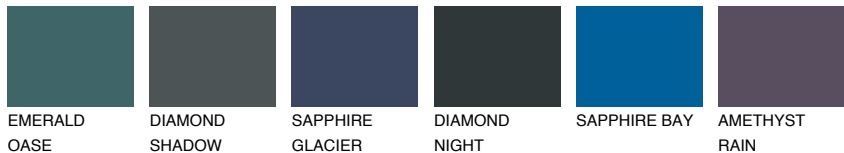

COLOUR DETAILS

OREGON4 OR4

43% **TSR** 47%

Matching colours

COLOURS

INTENSE

For more information on plasters and paints, go to www.ceresit.lv

*The presented colours refer to plasters and paints offered by Ceresit. Due to the use of digital techniques, the presented colours might not represent the original ones, thus they cannot be considered as a reliable colour presentation. We recommend checking the authentic colour samples.