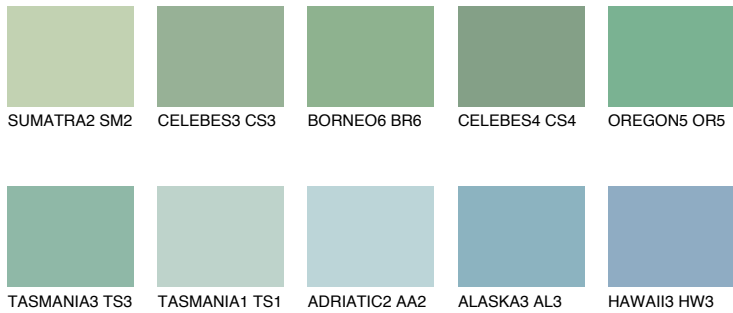

COLOUR DETAILS

OREGON4 OR4

43% **TSR** 47%

Matching colours

COLOURS

INTENSE

For more information on plasters and paints, go to www.ceresit.lv

*The presented colours refer to plasters and paints offered by Ceresit. Due to the use of digital techniques, the presented colours might not represent the original ones, thus they cannot be considered as a reliable colour presentation. We recommend checking the authentic colour samples.