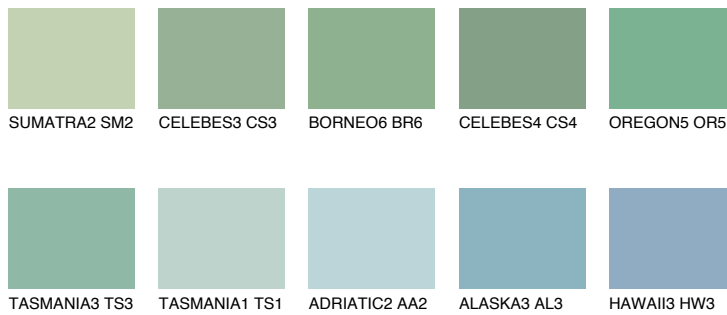

OREGON4 OR4

43% **TSR** 47%

Matching colours

COLOURS

INTENSE

For more information on plasters and paints, go to www.ceresit.lv

*The presented colours refer to plasters and paints offered by Ceresit. Due to the use of digital techniques, the presented colours might not represent the original ones, thus they cannot be considered as a reliable colour presentation. We recommend checking the authentic colour samples.