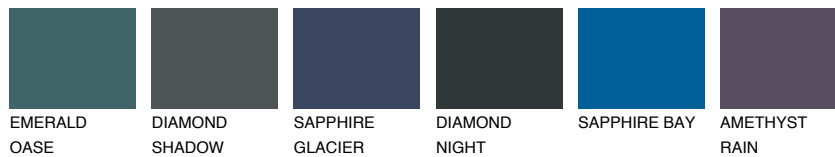

OREGON4 OR4

43% **TSR** 47%

Matching colours

COLOURS

INTENSE

For more information on plasters and paints, go to www.ceresit.lv

*The presented colours refer to plasters and paints offered by Ceresit. Due to the use of digital techniques, the presented colours might not represent the original ones, thus they cannot be considered as a reliable colour presentation. We recommend checking the authentic colour samples.