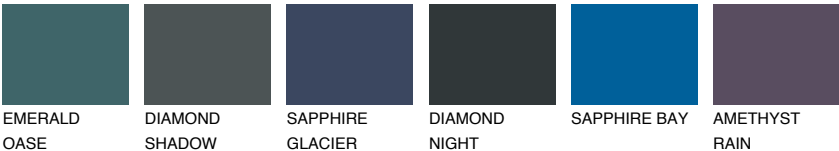

OREGON4 OR4

43% **TSR** 47%

Matching colours

COLOURS

INTENSE

For more information on plasters and paints, go to www.ceresit.lv

*The presented colours refer to plasters and paints offered by Ceresit. Due to the use of digital techniques, the presented colours might not represent the original ones, thus they cannot be considered as a reliable colour presentation. We recommend checking the authentic colour samples.