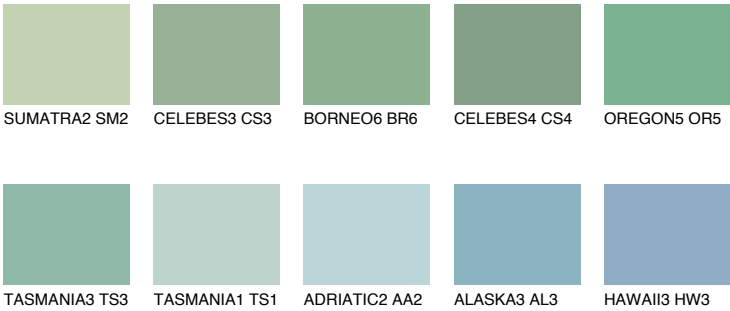

OREGON4 OR4

43% **TSR** 47%

Matching colours

COLOURS

INTENSE

For more information on plasters and paints, go to www.ceresit.lv

*The presented colours refer to plasters and paints offered by Ceresit. Due to the use of digital techniques, the presented colours might not represent the original ones, thus they cannot be considered as a reliable colour presentation. We recommend checking the authentic colour samples.