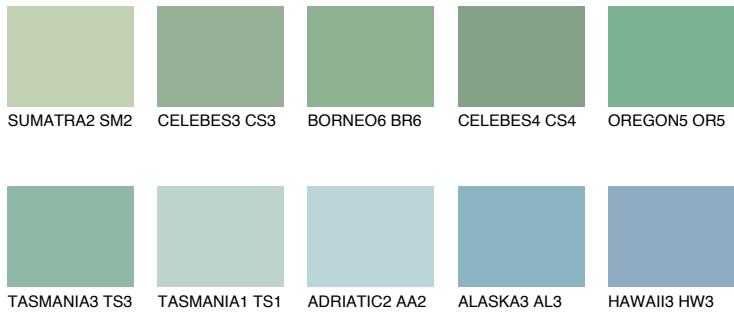

COLOUR DETAILS

OREGON4 OR4

43% TSR 47%

Matching colours

COLOURS

INTENSE

For more information on plasters and paints, go to www.ceresit.lv

*The presented colours refer to plasters and paints offered by Ceresit. Due to the use of digital techniques, the presented colours might not represent the original ones, thus they cannot be considered as a reliable colour presentation. We recommend checking the authentic colour samples.