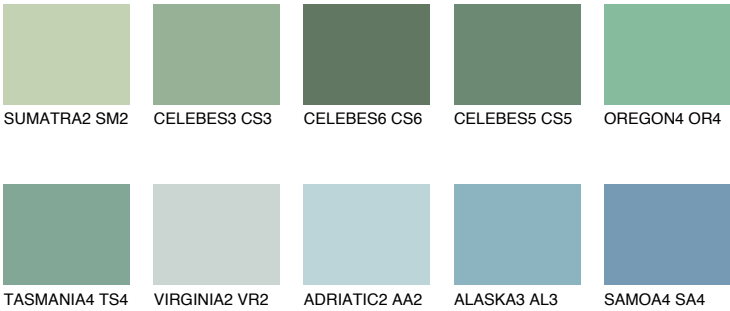

OREGON5 OR5

38% TSR 44%

Matching colours

COLOURS

INTENSE

For more information on plasters and paints, go to www.ceresit.lv

*The presented colours refer to plasters and paints offered by Ceresit. Due to the use of digital techniques, the presented colours might not represent the original ones, thus they cannot be considered as a reliable colour presentation. We recommend checking the authentic colour samples.