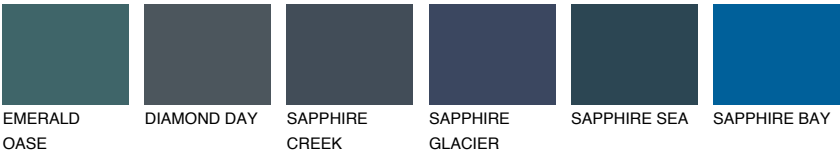

OREGON5 OR5

38% TSR 44%

Matching colours

COLOURS

INTENSE

For more information on plasters and paints, go to www.ceresit.lv

*The presented colours refer to plasters and paints offered by Ceresit. Due to the use of digital techniques, the presented colours might not represent the original ones, thus they cannot be considered as a reliable colour presentation. We recommend checking the authentic colour samples.