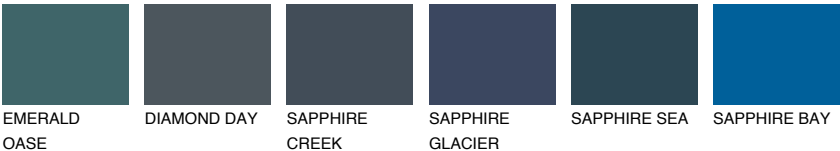

OREGON5 OR5

38% **TSR** 44%

Matching colours

COLOURS

INTENSE

For more information on plasters and paints, go to www.ceresit.lv

*The presented colours refer to plasters and paints offered by Ceresit. Due to the use of digital techniques, the presented colours might not represent the original ones, thus they cannot be considered as a reliable colour presentation. We recommend checking the authentic colour samples.