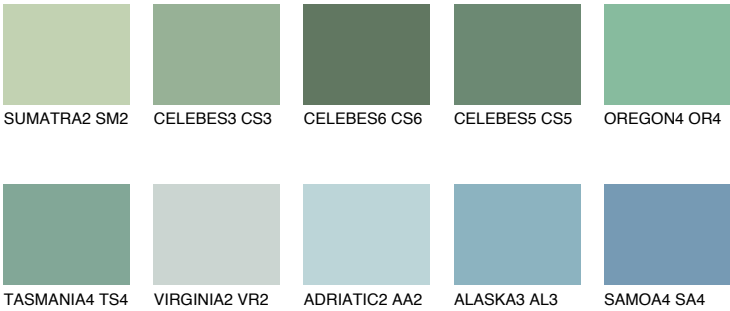

OREGON5 OR5

38% **TSR** 44%

Matching colours

COLOURS

INTENSE

For more information on plasters and paints, go to www.ceresit.lv

*The presented colours refer to plasters and paints offered by Ceresit. Due to the use of digital techniques, the presented colours might not represent the original ones, thus they cannot be considered as a reliable colour presentation. We recommend checking the authentic colour samples.