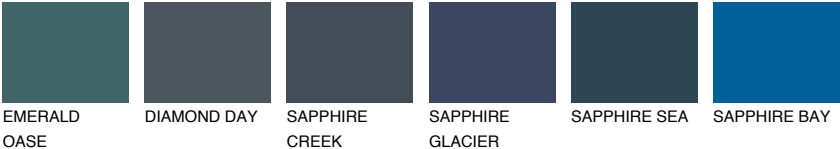

OREGON5 OR5

38% **TSR** 44%

Matching colours

COLOURS

INTENSE

For more information on plasters and paints, go to www.ceresit.lv

*The presented colours refer to plasters and paints offered by Ceresit. Due to the use of digital techniques, the presented colours might not represent the original ones, thus they cannot be considered as a reliable colour presentation. We recommend checking the authentic colour samples.