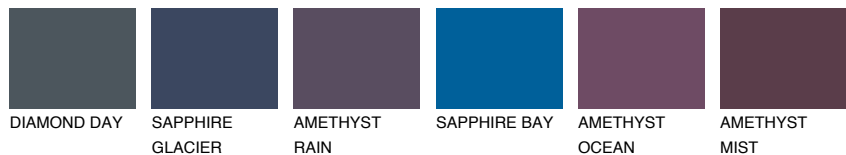

ALASKA3 AL3

42% TSR 39%

Matching colours

COLOURS

INTENSE

For more information on plasters and paints, go to www.ceresit.lv

*The presented colours refer to plasters and paints offered by Ceresit. Due to the use of digital techniques, the presented colours might not represent the original ones, thus they cannot be considered as a reliable colour presentation. We recommend checking the authentic colour samples.