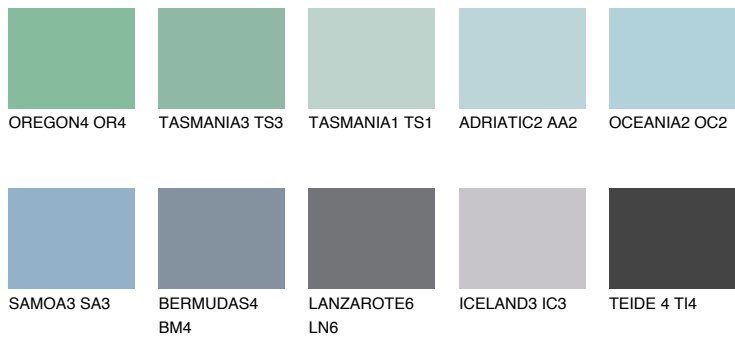

ALASKA3 AL3

42% TSR 39%

Matching colours

COLOURS

INTENSE

For more information on plasters and paints, go to www.ceresit.lv

*The presented colours refer to plasters and paints offered by Ceresit. Due to the use of digital techniques, the presented colours might not represent the original ones, thus they cannot be considered as a reliable colour presentation. We recommend checking the authentic colour samples.