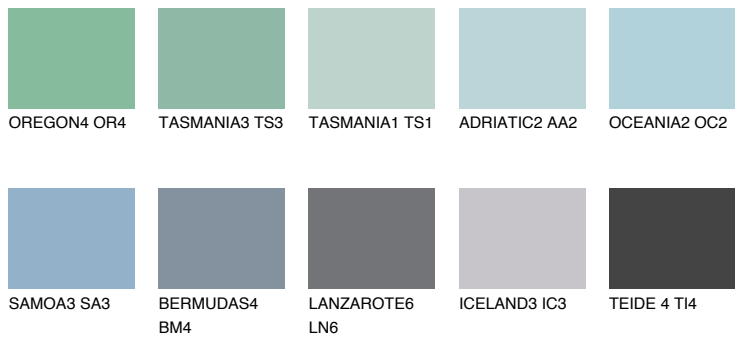

COLOUR DETAILS

ALASKA3 AL3

42% TSR 39%

Matching colours

COLOURS

INTENSE

For more information on plasters and paints, go to www.ceresit.lv

*The presented colours refer to plasters and paints offered by Ceresit. Due to the use of digital techniques, the presented colours might not represent the original ones, thus they cannot be considered as a reliable colour presentation. We recommend checking the authentic colour samples.