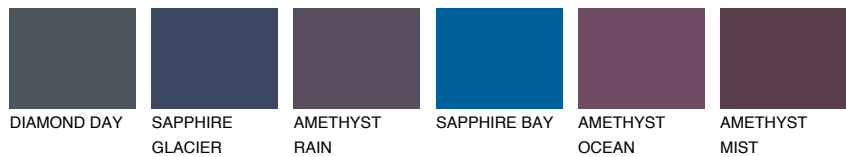

COLOUR DETAILS

ALASKA3 AL3

42% TSR 39%

Matching colours

COLOURS

INTENSE

For more information on plasters and paints, go to www.ceresit.lv

*The presented colours refer to plasters and paints offered by Ceresit. Due to the use of digital techniques, the presented colours might not represent the original ones, thus they cannot be considered as a reliable colour presentation. We recommend checking the authentic colour samples.