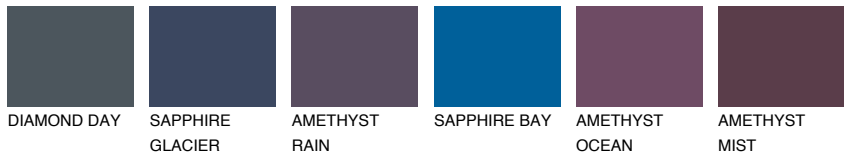

COLOUR DETAILS

ALASKA3 AL3

42% TSR 39%

Matching colours

COLOURS

INTENSE

For more information on plasters and paints, go to www.ceresit.lv

*The presented colours refer to plasters and paints offered by Ceresit. Due to the use of digital techniques, the presented colours might not represent the original ones, thus they cannot be considered as a reliable colour presentation. We recommend checking the authentic colour samples.