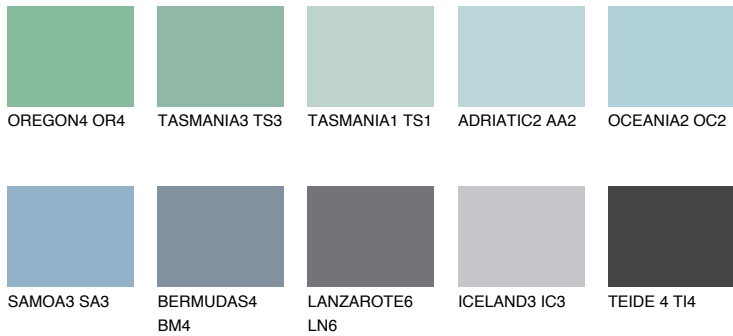

COLOUR DETAILS

ALASKA3 AL3

42% TSR 39%

Matching colours

COLOURS

INTENSE

For more information on plasters and paints, go to www.ceresit.lv

*The presented colours refer to plasters and paints offered by Ceresit. Due to the use of digital techniques, the presented colours might not represent the original ones, thus they cannot be considered as a reliable colour presentation. We recommend checking the authentic colour samples.