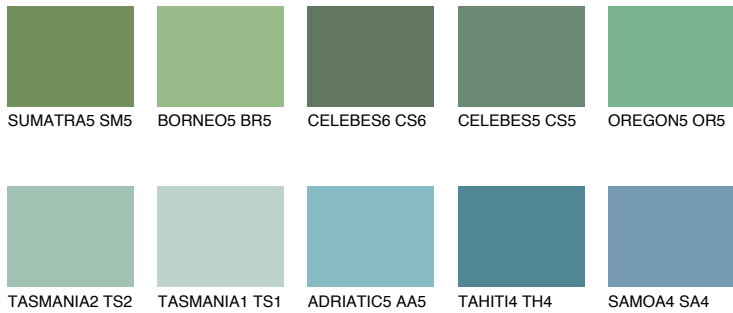

COLOUR DETAILS

OREGON6 OR6

32% **TSR** 39%

Matching colours

COLOURS

INTENSE

For more information on plasters and paints, go to www.ceresit.lv

*The presented colours refer to plasters and paints offered by Ceresit. Due to the use of digital techniques, the presented colours might not represent the original ones, thus they cannot be considered as a reliable colour presentation. We recommend checking the authentic colour samples.