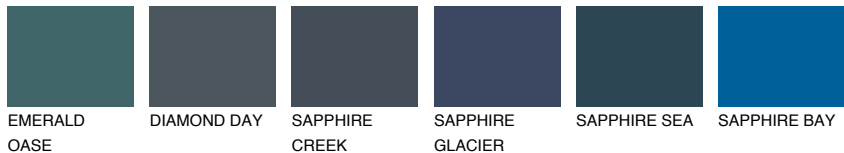

COLOUR DETAILS

OREGON6 OR6

32% **TSR** 39%

Matching colours

COLOURS

INTENSE

For more information on plasters and paints, go to www.ceresit.lv

*The presented colours refer to plasters and paints offered by Ceresit. Due to the use of digital techniques, the presented colours might not represent the original ones, thus they cannot be considered as a reliable colour presentation. We recommend checking the authentic colour samples.