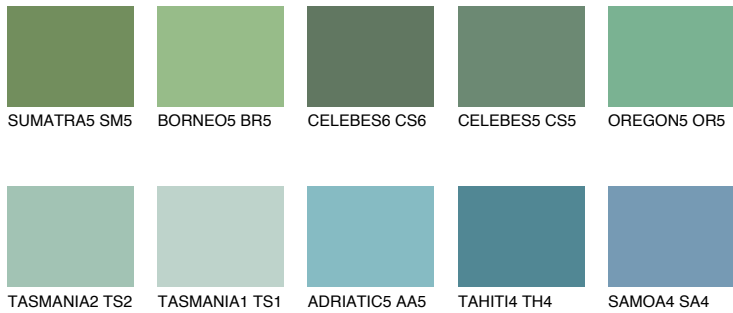

COLOUR DETAILS

OREGON6 OR6

32% TSR 39%

Matching colours

COLOURS

INTENSE

For more information on plasters and paints, go to www.ceresit.lv

*The presented colours refer to plasters and paints offered by Ceresit. Due to the use of digital techniques, the presented colours might not represent the original ones, thus they cannot be considered as a reliable colour presentation. We recommend checking the authentic colour samples.