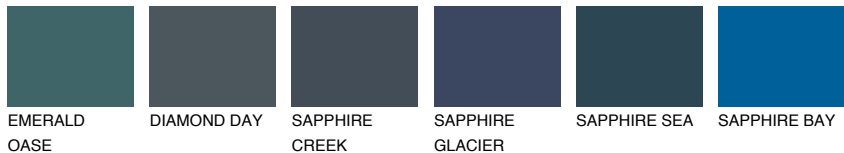

COLOUR DETAILS

OREGON6 OR6

32% TSR 39%

Matching colours

COLOURS

INTENSE

For more information on plasters and paints, go to www.ceresit.lv

*The presented colours refer to plasters and paints offered by Ceresit. Due to the use of digital techniques, the presented colours might not represent the original ones, thus they cannot be considered as a reliable colour presentation. We recommend checking the authentic colour samples.