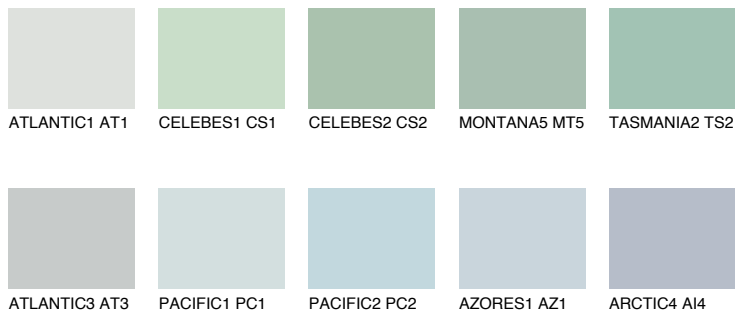

COLOUR DETAILS

TASMANIA1 TS1

62% TSR 55%

Matching colours

COLOURS

INTENSE

For more information on plasters and paints, go to www.ceresit.lv

*The presented colours refer to plasters and paints offered by Ceresit. Due to the use of digital techniques, the presented colours might not represent the original ones, thus they cannot be considered as a reliable colour presentation. We recommend checking the authentic colour samples.