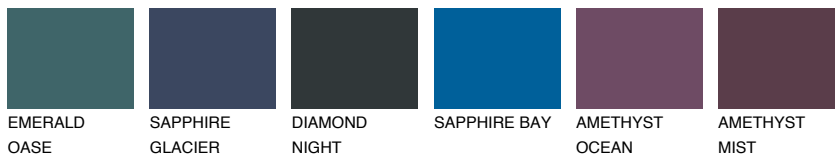

COLOUR DETAILS

TASMANIA1 TS1

62% TSR 55%

Matching colours

COLOURS

INTENSE

For more information on plasters and paints, go to www.ceresit.lv

*The presented colours refer to plasters and paints offered by Ceresit. Due to the use of digital techniques, the presented colours might not represent the original ones, thus they cannot be considered as a reliable colour presentation. We recommend checking the authentic colour samples.