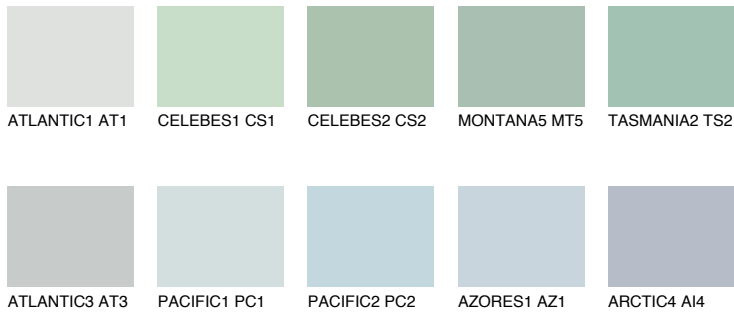

# COLOUR DETAILS

## TASMANIA1 TS1

62% TSR 55%

### Matching colours

#### COLOURS