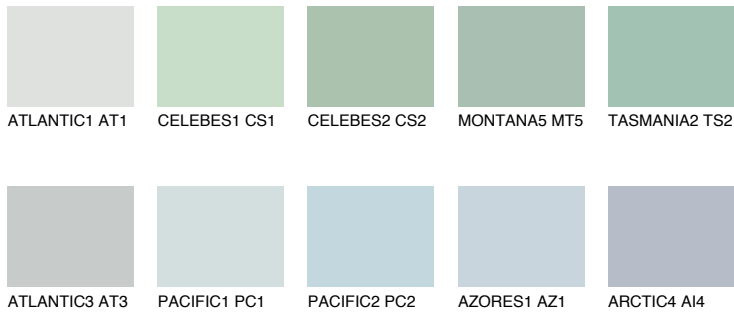

COLOUR DETAILS

TASMANIA1 TS1

62% TSR 55%

Matching colours

COLOURS

INTENSE

For more information on plasters and paints, go to www.ceresit.lv

*The presented colours refer to plasters and paints offered by Ceresit. Due to the use of digital techniques, the presented colours might not represent the original ones, thus they cannot be considered as a reliable colour presentation. We recommend checking the authentic colour samples.