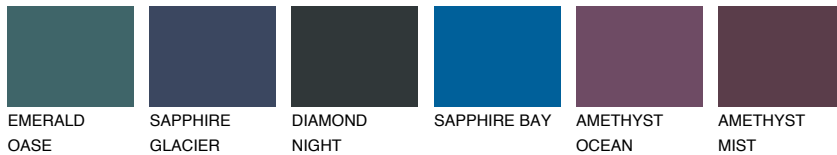

COLOUR DETAILS

TASMANIA1 TS1

62% TSR 55%

Matching colours

COLOURS

INTENSE

For more information on plasters and paints, go to www.ceresit.lv

*The presented colours refer to plasters and paints offered by Ceresit. Due to the use of digital techniques, the presented colours might not represent the original ones, thus they cannot be considered as a reliable colour presentation. We recommend checking the authentic colour samples.