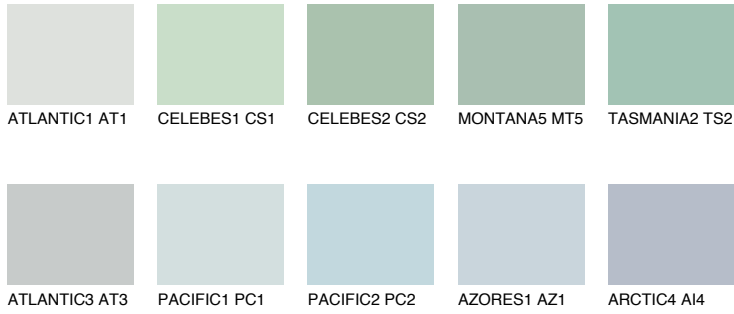

COLOUR DETAILS

TASMANIA1 TS1

62% TSR 55%

Matching colours

COLOURS

INTENSE

For more information on plasters and paints, go to www.ceresit.lv

*The presented colours refer to plasters and paints offered by Ceresit. Due to the use of digital techniques, the presented colours might not represent the original ones, thus they cannot be considered as a reliable colour presentation. We recommend checking the authentic colour samples.