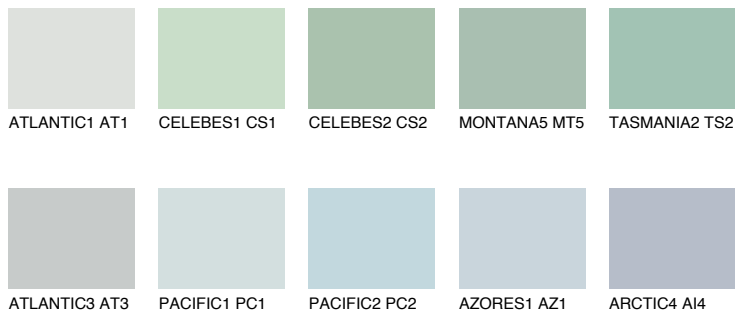

# COLOUR DETAILS

## TASMANIA1 TS1

62% TSR 55%

### Matching colours

#### COLOURS