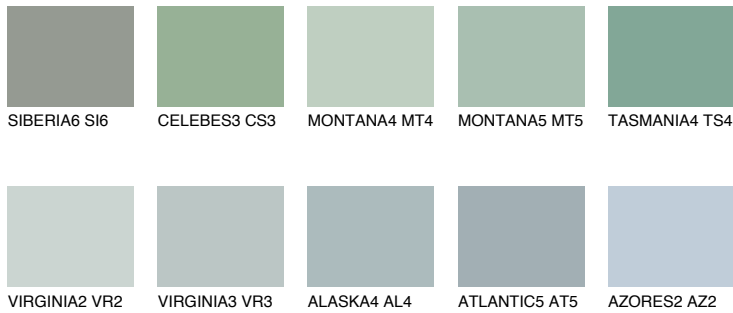

COLOUR DETAILS

TASMANIA2 TS2

50% TSR 45%

Matching colours

COLOURS

INTENSE

For more information on plasters and paints, go to www.ceresit.lv

*The presented colours refer to plasters and paints offered by Ceresit. Due to the use of digital techniques, the presented colours might not represent the original ones, thus they cannot be considered as a reliable colour presentation. We recommend checking the authentic colour samples.