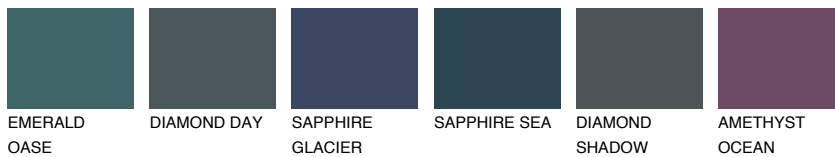

COLOUR DETAILS

TASMANIA2 TS2

50% TSR 45%

Matching colours

COLOURS

INTENSE

For more information on plasters and paints, go to www.ceresit.lv

*The presented colours refer to plasters and paints offered by Ceresit. Due to the use of digital techniques, the presented colours might not represent the original ones, thus they cannot be considered as a reliable colour presentation. We recommend checking the authentic colour samples.