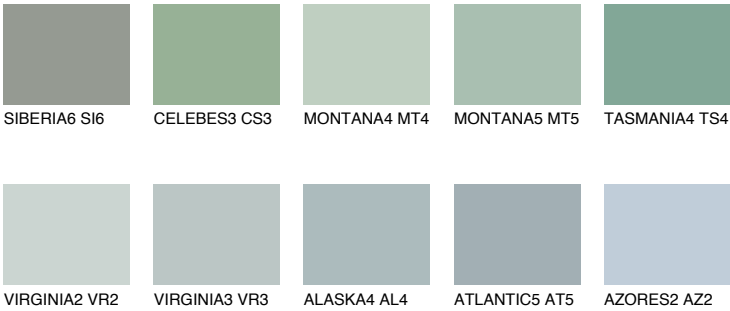

TASMANIA2 TS2

50% TSR 45%

Matching colours

COLOURS

INTENSE

For more information on plasters and paints, go to www.ceresit.lv

*The presented colours refer to plasters and paints offered by Ceresit. Due to the use of digital techniques, the presented colours might not represent the original ones, thus they cannot be considered as a reliable colour presentation. We recommend checking the authentic colour samples.