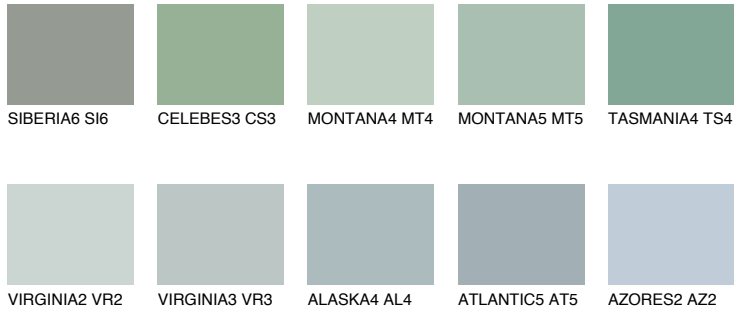

COLOUR DETAILS

TASMANIA2 TS2

50% TSR 45%

Matching colours

COLOURS

INTENSE

For more information on plasters and paints, go to www.ceresit.lv

*The presented colours refer to plasters and paints offered by Ceresit. Due to the use of digital techniques, the presented colours might not represent the original ones, thus they cannot be considered as a reliable colour presentation. We recommend checking the authentic colour samples.