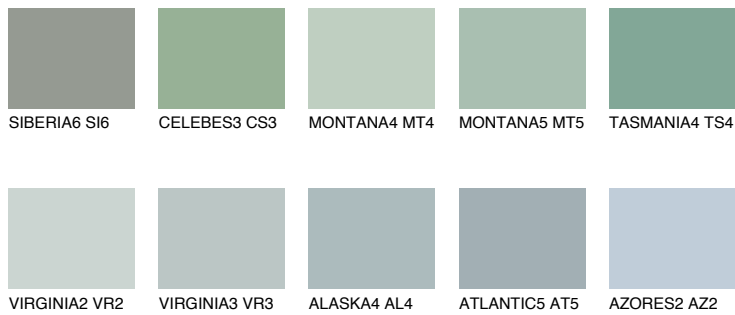

COLOUR DETAILS

TASMANIA2 TS2

50% TSR 45%

Matching colours

COLOURS

INTENSE

For more information on plasters and paints, go to www.ceresit.lv

*The presented colours refer to plasters and paints offered by Ceresit. Due to the use of digital techniques, the presented colours might not represent the original ones, thus they cannot be considered as a reliable colour presentation. We recommend checking the authentic colour samples.