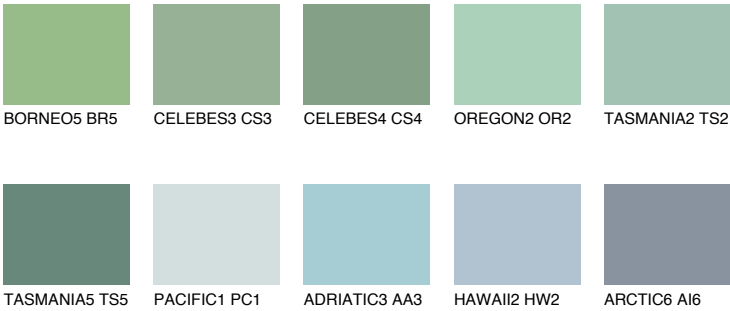

TASMANIA3 TS3

43% TSR 49%

Matching colours

COLOURS

INTENSE

For more information on plasters and paints, go to www.ceresit.lv

*The presented colours refer to plasters and paints offered by Ceresit. Due to the use of digital techniques, the presented colours might not represent the original ones, thus they cannot be considered as a reliable colour presentation. We recommend checking the authentic colour samples.