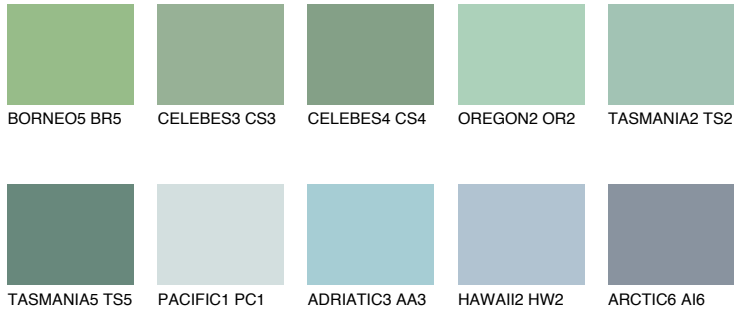

COLOUR DETAILS

TASMANIA3 TS3

43% TSR 49%

Matching colours

COLOURS

INTENSE

For more information on plasters and paints, go to www.ceresit.lv

*The presented colours refer to plasters and paints offered by Ceresit. Due to the use of digital techniques, the presented colours might not represent the original ones, thus they cannot be considered as a reliable colour presentation. We recommend checking the authentic colour samples.