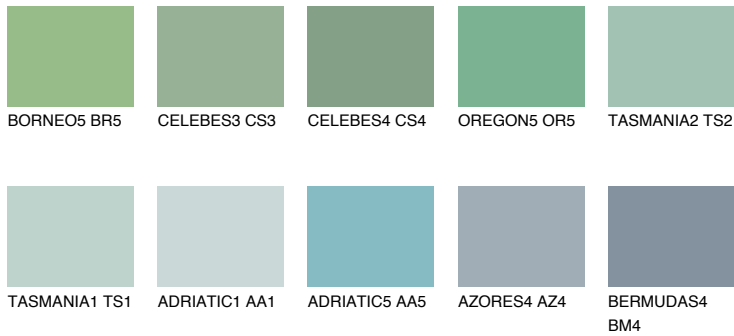

COLOUR DETAILS

TASMANIA4 TS4

35% TSR 32%

Matching colours

COLOURS

INTENSE

For more information on plasters and paints, go to www.ceresit.lv

*The presented colours refer to plasters and paints offered by Ceresit. Due to the use of digital techniques, the presented colours might not represent the original ones, thus they cannot be considered as a reliable colour presentation. We recommend checking the authentic colour samples.