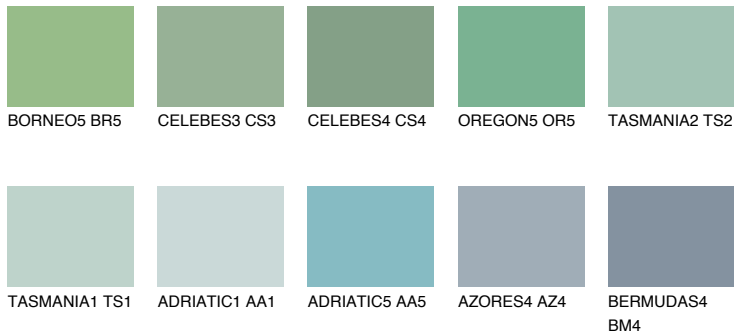

# COLOUR DETAILS

## TASMANIA4 TS4

35% TSR 32%

### Matching colours

#### COLOURS