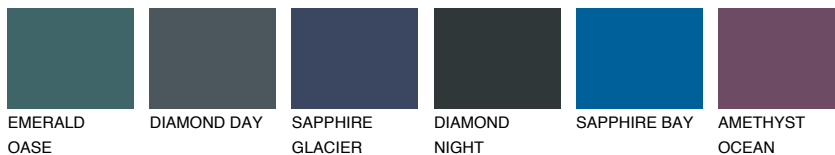

COLOUR DETAILS

TASMANIA4 TS4

35% TSR 32%

Matching colours

COLOURS

INTENSE

For more information on plasters and paints, go to www.ceresit.lv

*The presented colours refer to plasters and paints offered by Ceresit. Due to the use of digital techniques, the presented colours might not represent the original ones, thus they cannot be considered as a reliable colour presentation. We recommend checking the authentic colour samples.