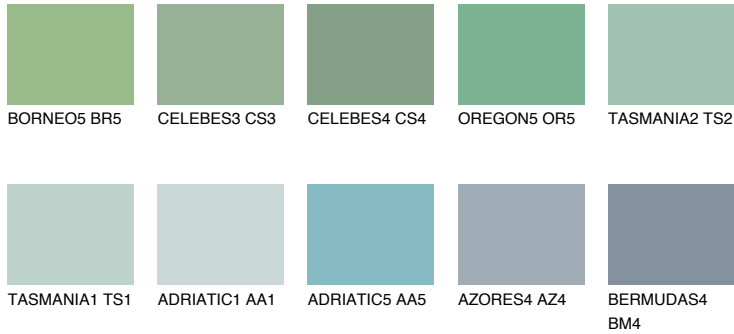

COLOUR DETAILS

TASMANIA4 TS4

35% TSR 32%

Matching colours

COLOURS

INTENSE

For more information on plasters and paints, go to www.ceresit.lv

*The presented colours refer to plasters and paints offered by Ceresit. Due to the use of digital techniques, the presented colours might not represent the original ones, thus they cannot be considered as a reliable colour presentation. We recommend checking the authentic colour samples.