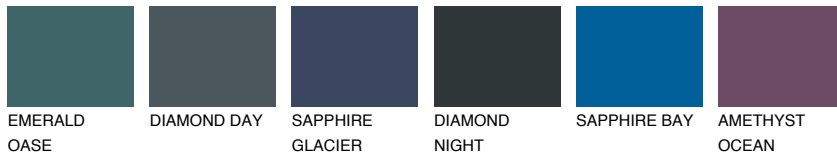

COLOUR DETAILS

TASMANIA4 TS4

35% TSR 32%

Matching colours

COLOURS

INTENSE

For more information on plasters and paints, go to www.ceresit.lv

*The presented colours refer to plasters and paints offered by Ceresit. Due to the use of digital techniques, the presented colours might not represent the original ones, thus they cannot be considered as a reliable colour presentation. We recommend checking the authentic colour samples.