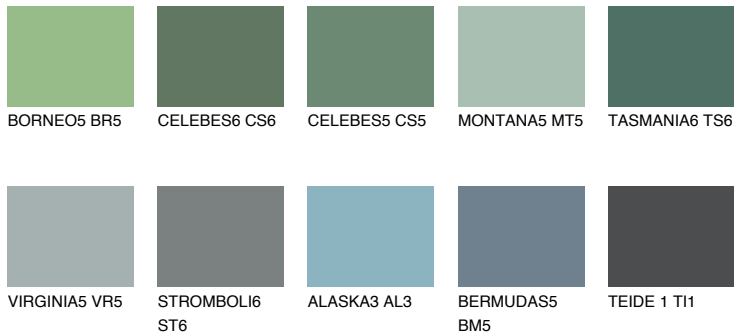

COLOUR DETAILS

TASMANIA5 TS5

☀ 22% **TSR 20%**

Matching colours

COLOURS

INTENSE

For more information on plasters and paints, go to www.ceresit.lv

*The presented colours refer to plasters and paints offered by Ceresit. Due to the use of digital techniques, the presented colours might not represent the original ones, thus they cannot be considered as a reliable colour presentation. We recommend checking the authentic colour samples.