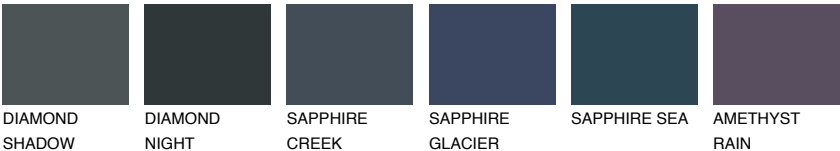

TASMANIA5 TS5

☀️ 22%   **TSR 20%**

Matching colours

COLOURS

INTENSE

For more information on plasters and paints, go to www.ceresit.lv

*The presented colours refer to plasters and paints offered by Ceresit. Due to the use of digital techniques, the presented colours might not represent the original ones, thus they cannot be considered as a reliable colour presentation. We recommend checking the authentic colour samples.