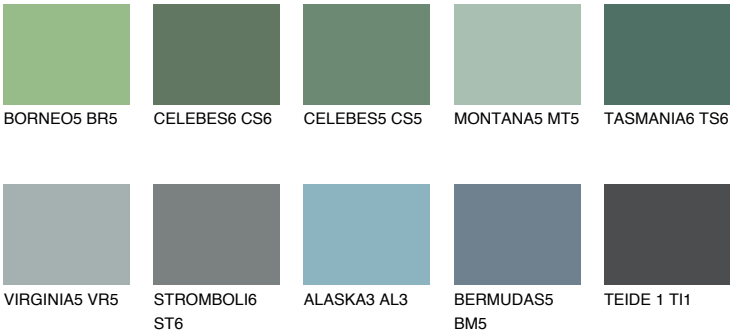

## TASMANIA5 TS5

☀ 22%    **TSR 20%**

### Matching colours

#### COLOURS

#### INTENSE

For more information on plasters and paints, go to [www.ceresit.lv](http://www.ceresit.lv)

\*The presented colours refer to plasters and paints offered by Ceresit. Due to the use of digital techniques, the presented colours might not represent the original ones, thus they cannot be considered as a reliable colour presentation. We recommend checking the authentic colour samples.