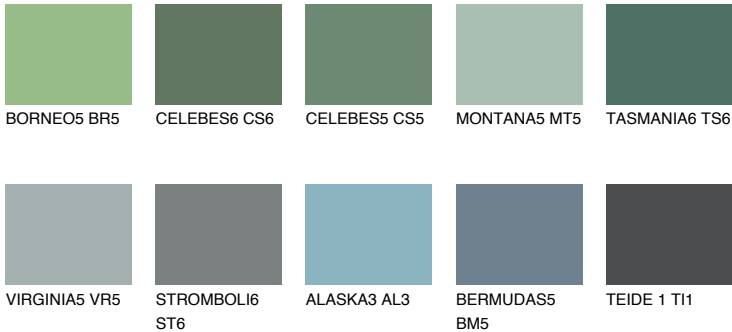

TASMANIA5 TS5

☀ 22% **TSR 20%**

Matching colours

COLOURS

INTENSE

For more information on plasters and paints, go to www.ceresit.lv

*The presented colours refer to plasters and paints offered by Ceresit. Due to the use of digital techniques, the presented colours might not represent the original ones, thus they cannot be considered as a reliable colour presentation. We recommend checking the authentic colour samples.