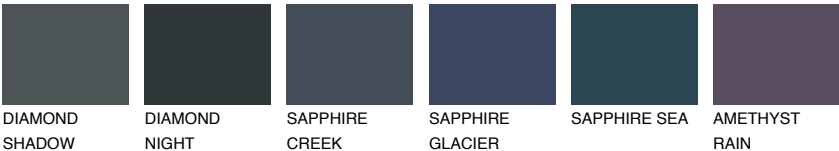

TASMANIA5 TS5

☀ 22%   **TSR 20%**

Matching colours

COLOURS

INTENSE

For more information on plasters and paints, go to www.ceresit.lv

*The presented colours refer to plasters and paints offered by Ceresit. Due to the use of digital techniques, the presented colours might not represent the original ones, thus they cannot be considered as a reliable colour presentation. We recommend checking the authentic colour samples.