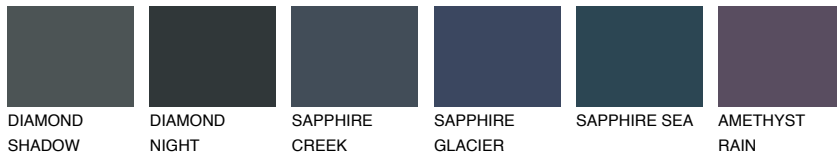

COLOUR DETAILS

TASMANIA5 TS5

☀ 22% **TSR 20%**

Matching colours

COLOURS

INTENSE

For more information on plasters and paints, go to www.ceresit.lv

*The presented colours refer to plasters and paints offered by Ceresit. Due to the use of digital techniques, the presented colours might not represent the original ones, thus they cannot be considered as a reliable colour presentation. We recommend checking the authentic colour samples.