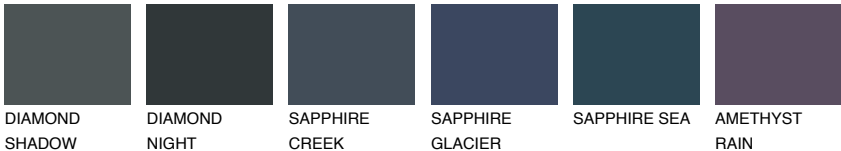

TASMANIA5 TS5

☀ 22% **TSR 20%**

Matching colours

COLOURS

INTENSE

For more information on plasters and paints, go to www.ceresit.lv

*The presented colours refer to plasters and paints offered by Ceresit. Due to the use of digital techniques, the presented colours might not represent the original ones, thus they cannot be considered as a reliable colour presentation. We recommend checking the authentic colour samples.