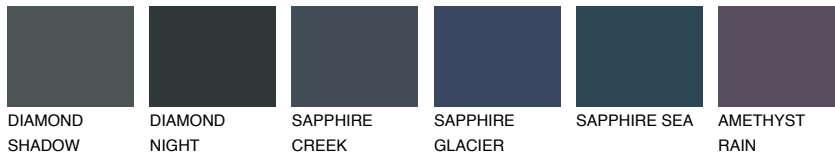

COLOUR DETAILS

TASMANIA5 TS5

☀ 22%   **TSR 20%**

Matching colours

COLOURS

INTENSE

For more information on plasters and paints, go to www.ceresit.lv

*The presented colours refer to plasters and paints offered by Ceresit. Due to the use of digital techniques, the presented colours might not represent the original ones, thus they cannot be considered as a reliable colour presentation. We recommend checking the authentic colour samples.