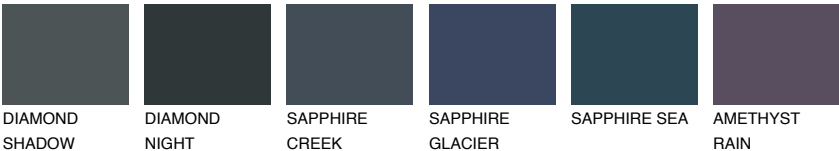

TASMANIA5 TS5

☀ 22% **TSR 20%**

Matching colours

COLOURS

INTENSE

For more information on plasters and paints, go to www.ceresit.lv

*The presented colours refer to plasters and paints offered by Ceresit. Due to the use of digital techniques, the presented colours might not represent the original ones, thus they cannot be considered as a reliable colour presentation. We recommend checking the authentic colour samples.