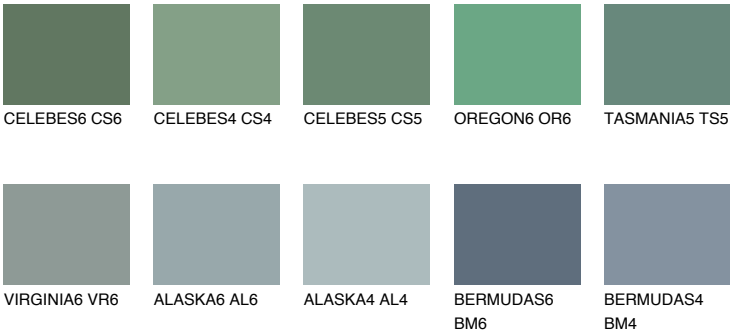

TASMANIA6 TS6

14% TSR 13%

Matching colours

COLOURS

INTENSE

For more information on plasters and paints, go to www.ceresit.lv

*The presented colours refer to plasters and paints offered by Ceresit. Due to the use of digital techniques, the presented colours might not represent the original ones, thus they cannot be considered as a reliable colour presentation. We recommend checking the authentic colour samples.