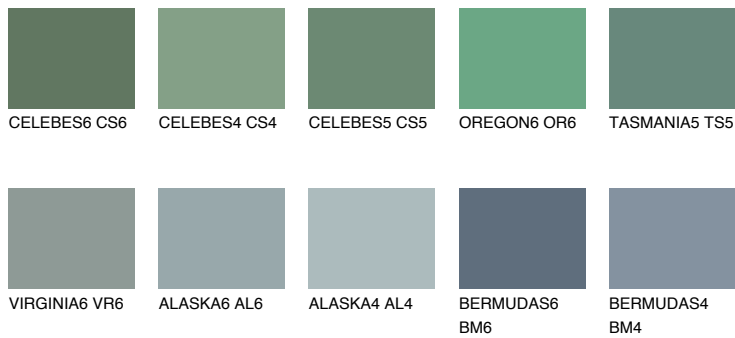

COLOUR DETAILS

TASMANIA6 TS6

14% TSR 13%

Matching colours

COLOURS

INTENSE

For more information on plasters and paints, go to www.ceresit.lv

*The presented colours refer to plasters and paints offered by Ceresit. Due to the use of digital techniques, the presented colours might not represent the original ones, thus they cannot be considered as a reliable colour presentation. We recommend checking the authentic colour samples.