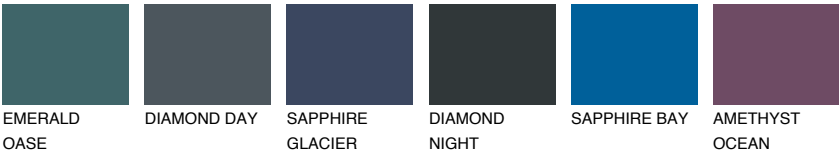

TASMANIA6 TS6

14% TSR 13%

Matching colours

COLOURS

INTENSE

For more information on plasters and paints, go to www.ceresit.lv

*The presented colours refer to plasters and paints offered by Ceresit. Due to the use of digital techniques, the presented colours might not represent the original ones, thus they cannot be considered as a reliable colour presentation. We recommend checking the authentic colour samples.