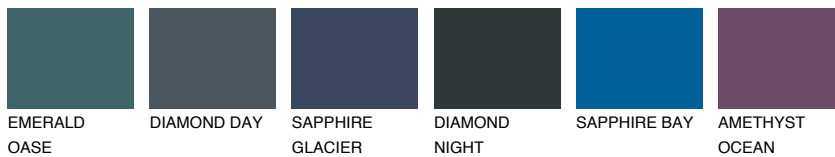

COLOUR DETAILS

TASMANIA6 TS6

14% TSR 13%

Matching colours

COLOURS

INTENSE

For more information on plasters and paints, go to www.ceresit.lv

*The presented colours refer to plasters and paints offered by Ceresit. Due to the use of digital techniques, the presented colours might not represent the original ones, thus they cannot be considered as a reliable colour presentation. We recommend checking the authentic colour samples.