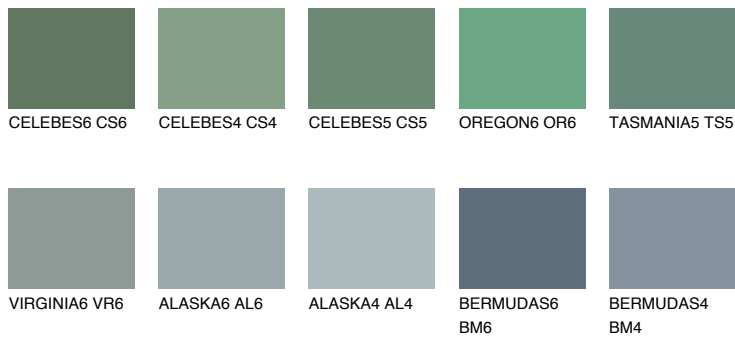

# COLOUR DETAILS

## TASMANIA6 TS6

14% TSR 13%

### Matching colours

#### COLOURS