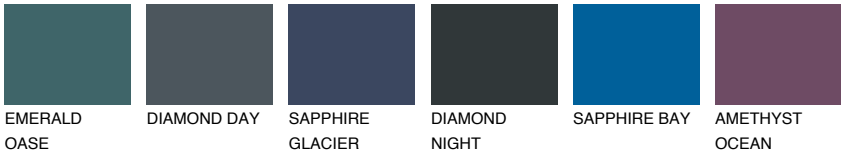

TASMANIA6 TS6

14% TSR 13%

Matching colours

COLOURS

INTENSE

For more information on plasters and paints, go to www.ceresit.lv

*The presented colours refer to plasters and paints offered by Ceresit. Due to the use of digital techniques, the presented colours might not represent the original ones, thus they cannot be considered as a reliable colour presentation. We recommend checking the authentic colour samples.