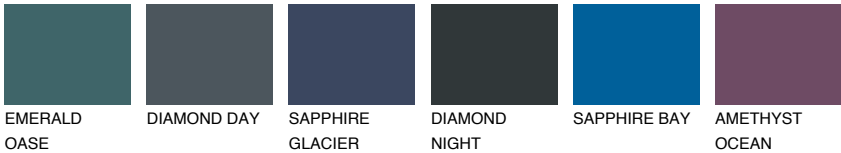

TASMANIA6 TS6

14% TSR 13%

Matching colours

COLOURS

INTENSE

For more information on plasters and paints, go to www.ceresit.lv

*The presented colours refer to plasters and paints offered by Ceresit. Due to the use of digital techniques, the presented colours might not represent the original ones, thus they cannot be considered as a reliable colour presentation. We recommend checking the authentic colour samples.