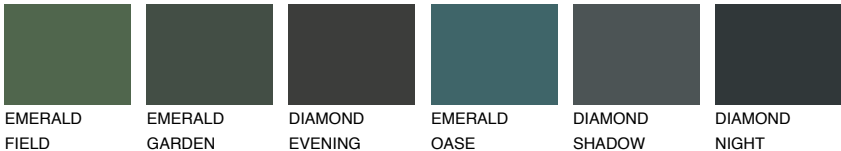

PAPA1 PP1

74% **TSR** 67%

Matching colours

COLOURS

INTENSE

For more information on plasters and paints, go to www.ceresit.lv

*The presented colours refer to plasters and paints offered by Ceresit. Due to the use of digital techniques, the presented colours might not represent the original ones, thus they cannot be considered as a reliable colour presentation. We recommend checking the authentic colour samples.