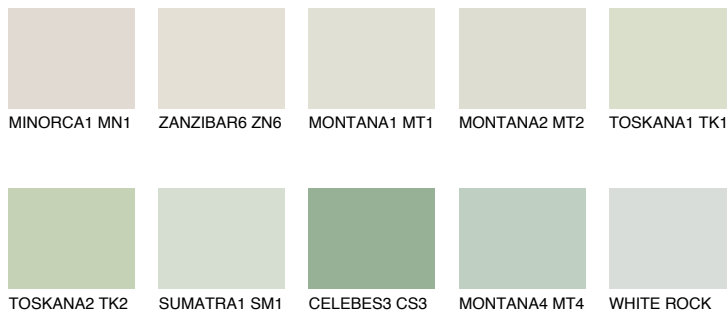

COLOUR DETAILS

PAPA1 PP1

74% **TSR** 67%

Matching colours

COLOURS

INTENSE

For more information on plasters and paints, go to www.ceresit.lv

*The presented colours refer to plasters and paints offered by Ceresit. Due to the use of digital techniques, the presented colours might not represent the original ones, thus they cannot be considered as a reliable colour presentation. We recommend checking the authentic colour samples.