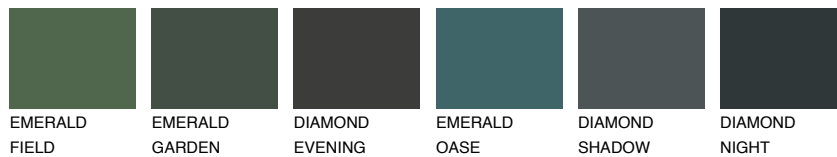

COLOUR DETAILS

PAPA1 PP1

74% **TSR** 67%

Matching colours

COLOURS

INTENSE

For more information on plasters and paints, go to www.ceresit.lv

*The presented colours refer to plasters and paints offered by Ceresit. Due to the use of digital techniques, the presented colours might not represent the original ones, thus they cannot be considered as a reliable colour presentation. We recommend checking the authentic colour samples.