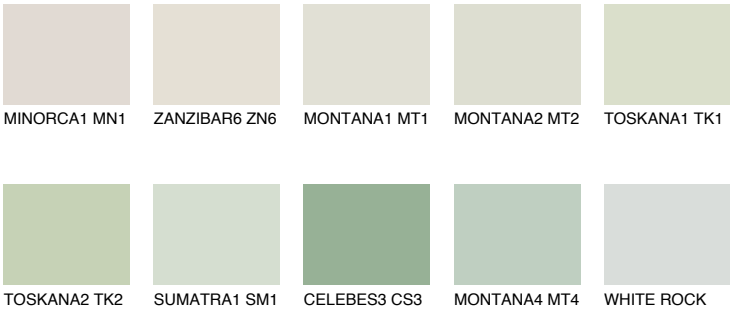

PAPA1 PP1

74% **TSR** 67%

Matching colours

COLOURS

INTENSE

For more information on plasters and paints, go to www.ceresit.lv

*The presented colours refer to plasters and paints offered by Ceresit. Due to the use of digital techniques, the presented colours might not represent the original ones, thus they cannot be considered as a reliable colour presentation. We recommend checking the authentic colour samples.