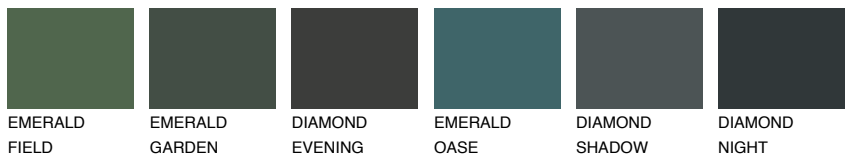

COLOUR DETAILS

PAPA1 PP1

74% **TSR** 67%

Matching colours

COLOURS

INTENSE

For more information on plasters and paints, go to www.ceresit.lv

*The presented colours refer to plasters and paints offered by Ceresit. Due to the use of digital techniques, the presented colours might not represent the original ones, thus they cannot be considered as a reliable colour presentation. We recommend checking the authentic colour samples.