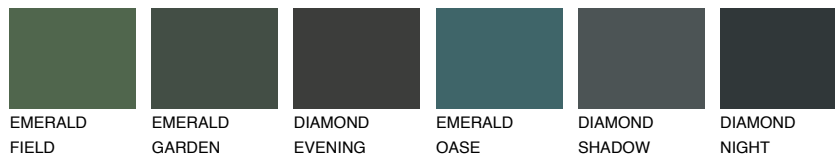

COLOUR DETAILS

PAPA1 PP1

74% **TSR** 67%

Matching colours

COLOURS

INTENSE

For more information on plasters and paints, go to www.ceresit.lv

*The presented colours refer to plasters and paints offered by Ceresit. Due to the use of digital techniques, the presented colours might not represent the original ones, thus they cannot be considered as a reliable colour presentation. We recommend checking the authentic colour samples.