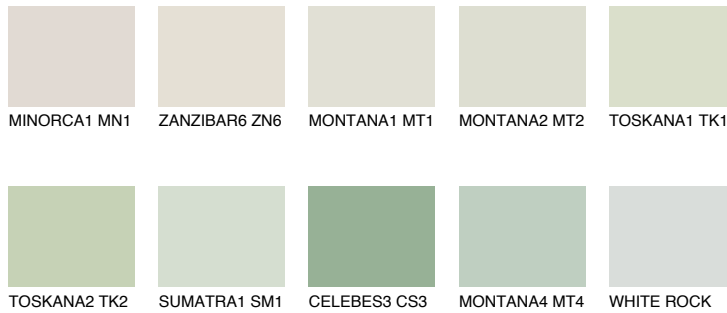

COLOUR DETAILS

PAPA1 PP1

74% **TSR** 67%

Matching colours

COLOURS

INTENSE

For more information on plasters and paints, go to www.ceresit.lv

*The presented colours refer to plasters and paints offered by Ceresit. Due to the use of digital techniques, the presented colours might not represent the original ones, thus they cannot be considered as a reliable colour presentation. We recommend checking the authentic colour samples.