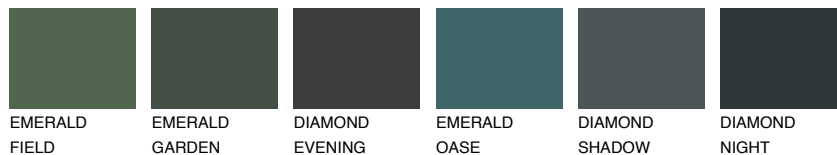

COLOUR DETAILS

PAPA1 PP1

74% **TSR** 67%

Matching colours

COLOURS

INTENSE

For more information on plasters and paints, go to www.ceresit.lv

*The presented colours refer to plasters and paints offered by Ceresit. Due to the use of digital techniques, the presented colours might not represent the original ones, thus they cannot be considered as a reliable colour presentation. We recommend checking the authentic colour samples.