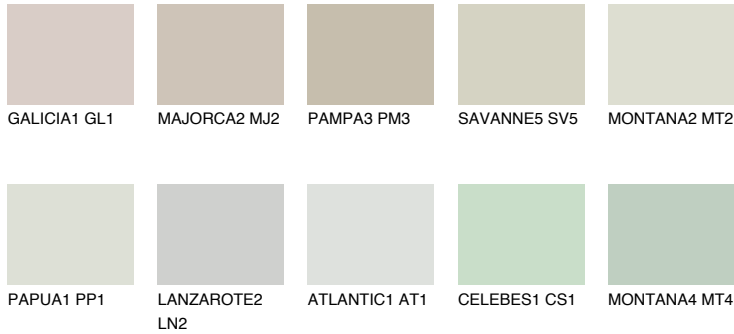

COLOUR DETAILS

PAPUA2 PP2

63% **TSR** 61%

Matching colours

COLOURS

INTENSE

For more information on plasters and paints, go to www.ceresit.lv

*The presented colours refer to plasters and paints offered by Ceresit. Due to the use of digital techniques, the presented colours might not represent the original ones, thus they cannot be considered as a reliable colour presentation. We recommend checking the authentic colour samples.