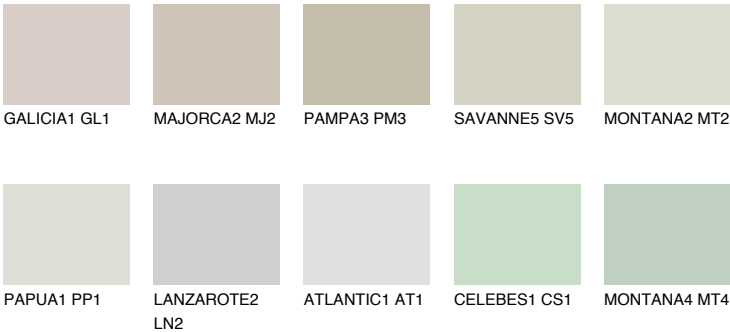

PAPUA2 PP2

63% **TSR** 61%

Matching colours

COLOURS

INTENSE

For more information on plasters and paints, go to www.ceresit.lv

*The presented colours refer to plasters and paints offered by Ceresit. Due to the use of digital techniques, the presented colours might not represent the original ones, thus they cannot be considered as a reliable colour presentation. We recommend checking the authentic colour samples.