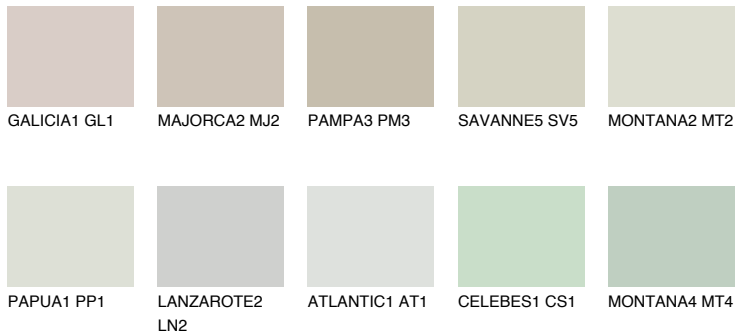

# COLOUR DETAILS

## PAPUA2 PP2

63% **TSR** 61%

### Matching colours

#### COLOURS