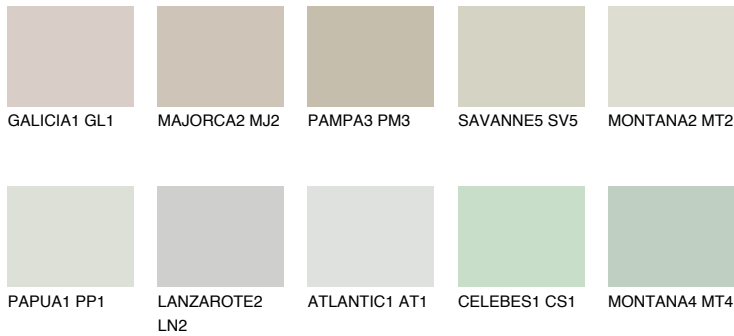

# COLOUR DETAILS

## PAPUA2 PP2

63% **TSR** 61%

### Matching colours

#### COLOURS