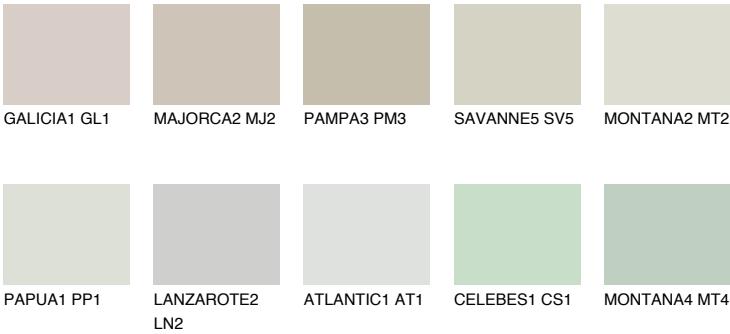

PAPUA2 PP2

63% **TSR** 61%

Matching colours

COLOURS

INTENSE

For more information on plasters and paints, go to www.ceresit.lv

*The presented colours refer to plasters and paints offered by Ceresit. Due to the use of digital techniques, the presented colours might not represent the original ones, thus they cannot be considered as a reliable colour presentation. We recommend checking the authentic colour samples.