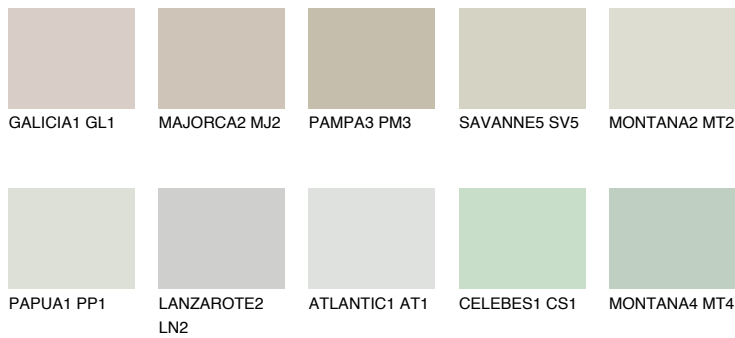

PAPUA2 PP2

63% **TSR** 61%

Matching colours

COLOURS

INTENSE

For more information on plasters and paints, go to www.ceresit.lv

*The presented colours refer to plasters and paints offered by Ceresit. Due to the use of digital techniques, the presented colours might not represent the original ones, thus they cannot be considered as a reliable colour presentation. We recommend checking the authentic colour samples.