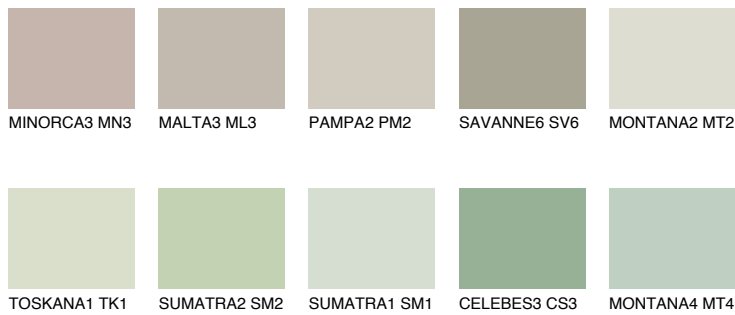

# COLOUR DETAILS

## PAPUA3 PP3

56% **TSR** 58%

### Matching colours

#### COLOURS