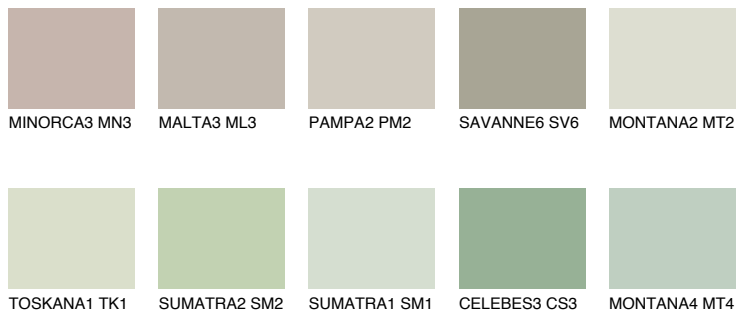

COLOUR DETAILS

PAPUA3 PP3

56% **TSR** 58%

Matching colours

COLOURS

INTENSE

For more information on plasters and paints, go to www.ceresit.lv

*The presented colours refer to plasters and paints offered by Ceresit. Due to the use of digital techniques, the presented colours might not represent the original ones, thus they cannot be considered as a reliable colour presentation. We recommend checking the authentic colour samples.