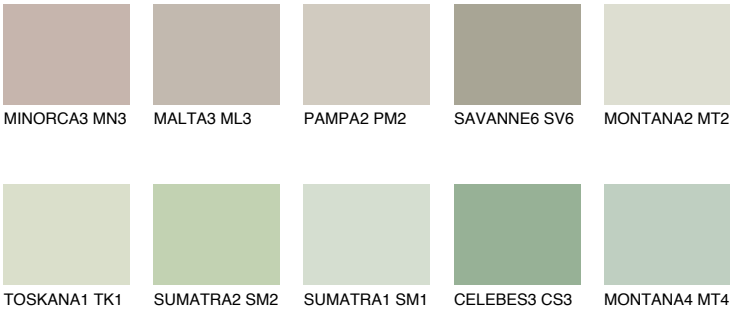

PAPUA3 PP3

56% **TSR** 58%

Matching colours

COLOURS

INTENSE

For more information on plasters and paints, go to www.ceresit.lv

*The presented colours refer to plasters and paints offered by Ceresit. Due to the use of digital techniques, the presented colours might not represent the original ones, thus they cannot be considered as a reliable colour presentation. We recommend checking the authentic colour samples.