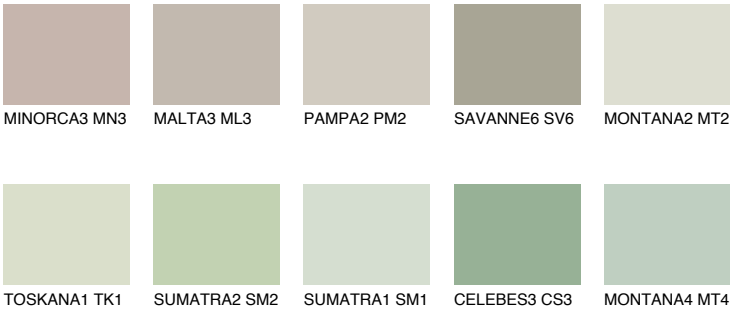

COLOUR DETAILS

PAPUA3 PP3

56% **TSR** 58%

Matching colours

COLOURS

INTENSE

For more information on plasters and paints, go to www.ceresit.lv

*The presented colours refer to plasters and paints offered by Ceresit. Due to the use of digital techniques, the presented colours might not represent the original ones, thus they cannot be considered as a reliable colour presentation. We recommend checking the authentic colour samples.