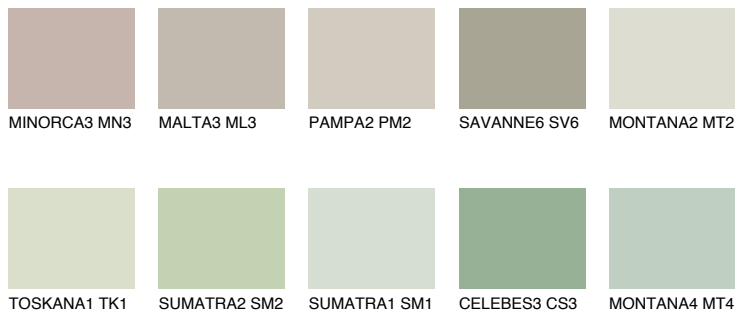

COLOUR DETAILS

PAPUA3 PP3

56% **TSR** 58%

Matching colours

COLOURS

INTENSE

For more information on plasters and paints, go to www.ceresit.lv

*The presented colours refer to plasters and paints offered by Ceresit. Due to the use of digital techniques, the presented colours might not represent the original ones, thus they cannot be considered as a reliable colour presentation. We recommend checking the authentic colour samples.