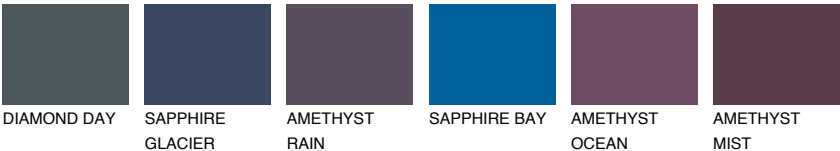

ALASKA4 AL4

48% TSR 44%

Matching colours

COLOURS

INTENSE

For more information on plasters and paints, go to www.ceresit.lv

*The presented colours refer to plasters and paints offered by Ceresit. Due to the use of digital techniques, the presented colours might not represent the original ones, thus they cannot be considered as a reliable colour presentation. We recommend checking the authentic colour samples.