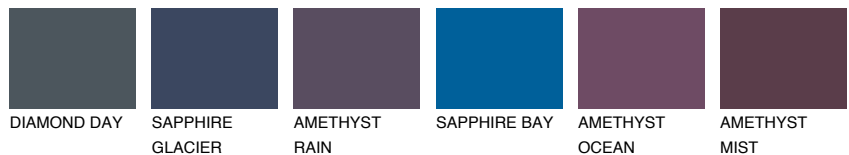

ALASKA4 AL4

48% TSR 44%

Matching colours

COLOURS

INTENSE

For more information on plasters and paints, go to www.ceresit.lv

*The presented colours refer to plasters and paints offered by Ceresit. Due to the use of digital techniques, the presented colours might not represent the original ones, thus they cannot be considered as a reliable colour presentation. We recommend checking the authentic colour samples.