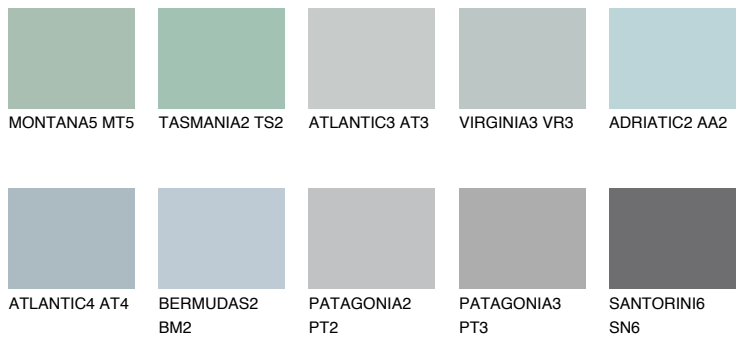

ALASKA4 AL4

48% TSR 44%

Matching colours

COLOURS

INTENSE

For more information on plasters and paints, go to www.ceresit.lv

*The presented colours refer to plasters and paints offered by Ceresit. Due to the use of digital techniques, the presented colours might not represent the original ones, thus they cannot be considered as a reliable colour presentation. We recommend checking the authentic colour samples.