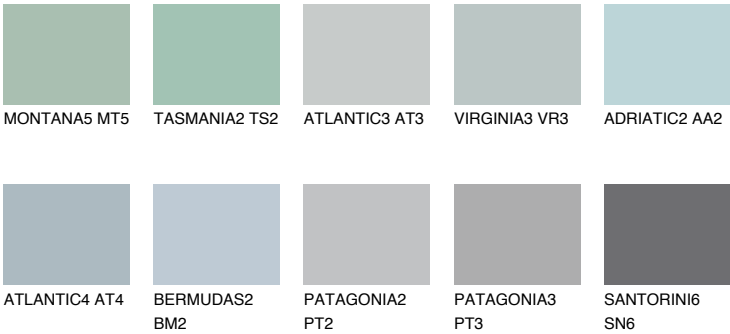

ALASKA4 AL4

48% TSR 44%

Matching colours

COLOURS

INTENSE

For more information on plasters and paints, go to www.ceresit.lv

*The presented colours refer to plasters and paints offered by Ceresit. Due to the use of digital techniques, the presented colours might not represent the original ones, thus they cannot be considered as a reliable colour presentation. We recommend checking the authentic colour samples.