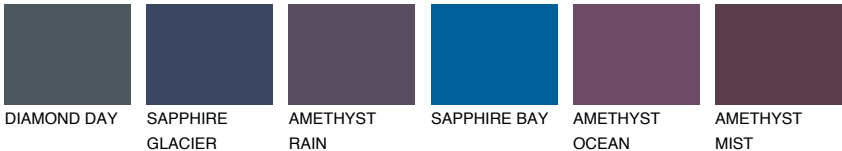

ALASKA4 AL4

48% TSR 44%

Matching colours

COLOURS

INTENSE

For more information on plasters and paints, go to www.ceresit.lv

*The presented colours refer to plasters and paints offered by Ceresit. Due to the use of digital techniques, the presented colours might not represent the original ones, thus they cannot be considered as a reliable colour presentation. We recommend checking the authentic colour samples.