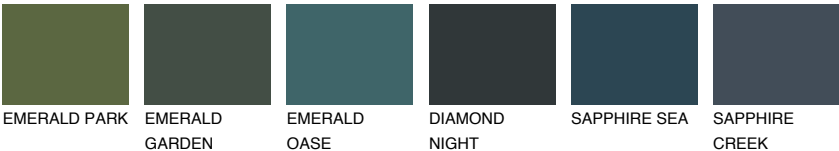

PAPA4 PP4

47% **TSR** 54%

Matching colours

COLOURS

INTENSE

For more information on plasters and paints, go to www.ceresit.lv

*The presented colours refer to plasters and paints offered by Ceresit. Due to the use of digital techniques, the presented colours might not represent the original ones, thus they cannot be considered as a reliable colour presentation. We recommend checking the authentic colour samples.