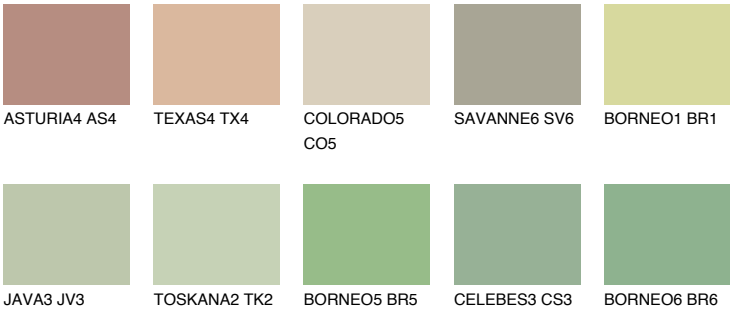

## PAPA4 PP4

47% **TSR** 54%

### Matching colours

#### COLOURS

#### INTENSE

For more information on plasters and paints, go to [www.ceresit.lv](http://www.ceresit.lv)

\*The presented colours refer to plasters and paints offered by Ceresit. Due to the use of digital techniques, the presented colours might not represent the original ones, thus they cannot be considered as a reliable colour presentation. We recommend checking the authentic colour samples.