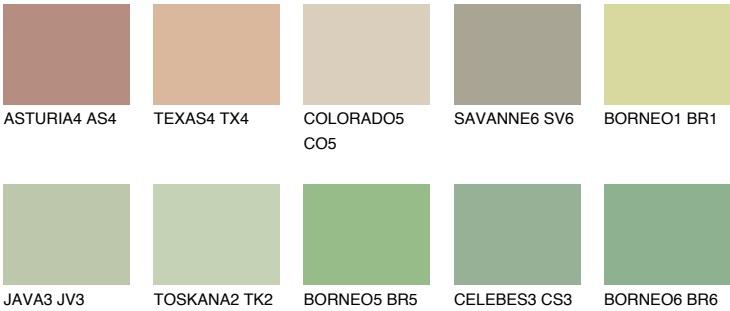

PAPA4 PP4

47% **TSR** 54%

Matching colours

COLOURS

INTENSE

For more information on plasters and paints, go to www.ceresit.lv

*The presented colours refer to plasters and paints offered by Ceresit. Due to the use of digital techniques, the presented colours might not represent the original ones, thus they cannot be considered as a reliable colour presentation. We recommend checking the authentic colour samples.