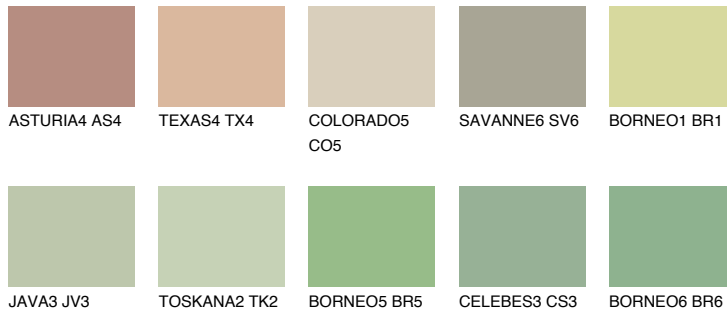

## PAPA4 PP4

47% **TSR** 54%

### Matching colours

#### COLOURS

#### INTENSE

For more information on plasters and paints, go to [www.ceresit.lv](http://www.ceresit.lv)

\*The presented colours refer to plasters and paints offered by Ceresit. Due to the use of digital techniques, the presented colours might not represent the original ones, thus they cannot be considered as a reliable colour presentation. We recommend checking the authentic colour samples.