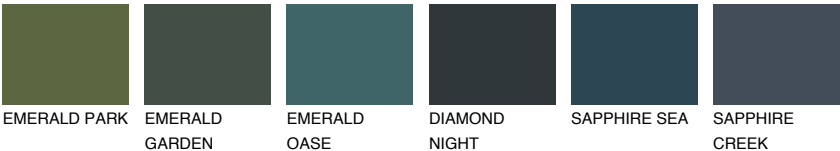

PAPA4 PP4

47% **TSR** 54%

Matching colours

COLOURS

INTENSE

For more information on plasters and paints, go to www.ceresit.lv

*The presented colours refer to plasters and paints offered by Ceresit. Due to the use of digital techniques, the presented colours might not represent the original ones, thus they cannot be considered as a reliable colour presentation. We recommend checking the authentic colour samples.