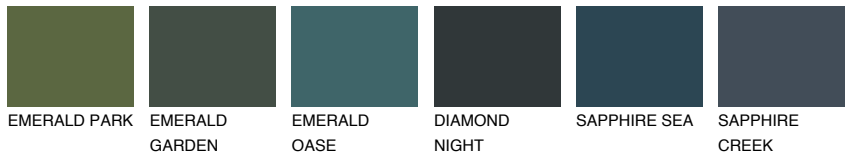

PAPUA4 PP4

47% **TSR** 54%

Matching colours

COLOURS

INTENSE

For more information on plasters and paints, go to www.ceresit.lv

*The presented colours refer to plasters and paints offered by Ceresit. Due to the use of digital techniques, the presented colours might not represent the original ones, thus they cannot be considered as a reliable colour presentation. We recommend checking the authentic colour samples.