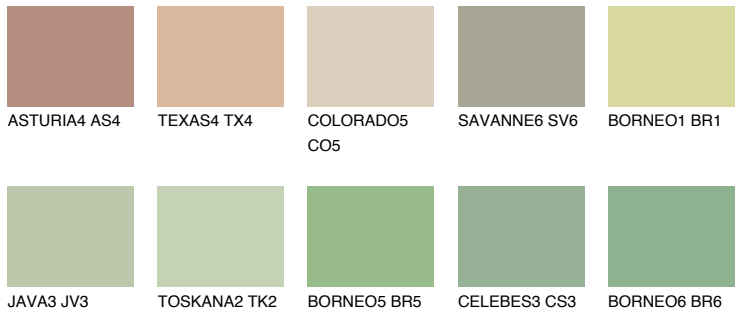

## PAPUA4 PP4

47% **TSR** 54%

### Matching colours

#### COLOURS

#### INTENSE

For more information on plasters and paints, go to [www.ceresit.lv](http://www.ceresit.lv)

\*The presented colours refer to plasters and paints offered by Ceresit. Due to the use of digital techniques, the presented colours might not represent the original ones, thus they cannot be considered as a reliable colour presentation. We recommend checking the authentic colour samples.