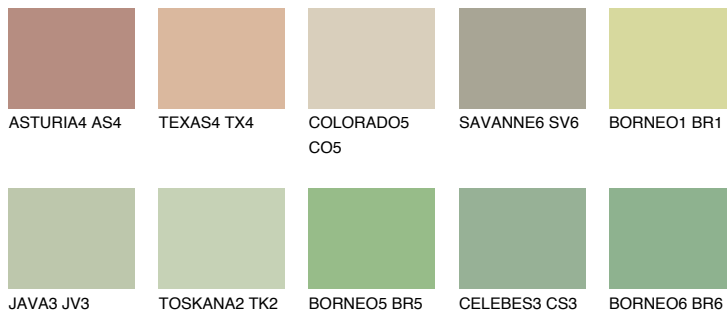

PAPA4 PP4

47% **TSR** 54%

Matching colours

COLOURS

INTENSE

For more information on plasters and paints, go to www.ceresit.lv

*The presented colours refer to plasters and paints offered by Ceresit. Due to the use of digital techniques, the presented colours might not represent the original ones, thus they cannot be considered as a reliable colour presentation. We recommend checking the authentic colour samples.