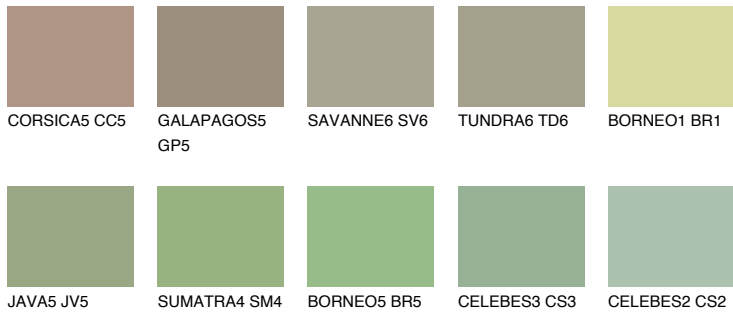

# COLOUR DETAILS

### Matching colours

#### COLOURS

#### INTENSE

For more information on plasters and paints, go to [www.ceresit.lv](http://www.ceresit.lv)

\*The presented colours refer to plasters and paints offered by Ceresit. Due to the use of digital techniques, the presented colours might not represent the original ones, thus they cannot be considered as a reliable colour presentation. We recommend checking the authentic colour samples.