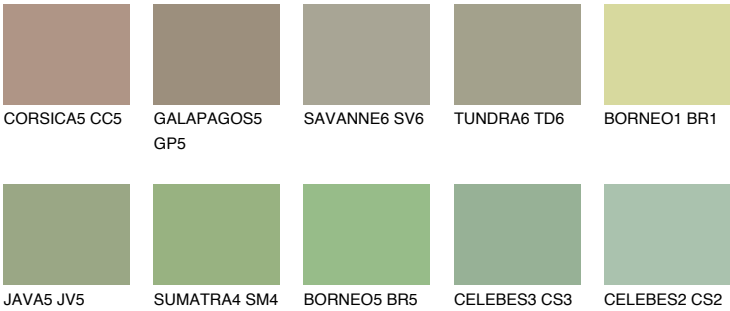

## PAPA5 PP5

36% **TSR** 49%

### Matching colours

#### COLOURS

#### INTENSE

For more information on plasters and paints, go to [www.ceresit.lv](http://www.ceresit.lv)

\*The presented colours refer to plasters and paints offered by Ceresit. Due to the use of digital techniques, the presented colours might not represent the original ones, thus they cannot be considered as a reliable colour presentation. We recommend checking the authentic colour samples.