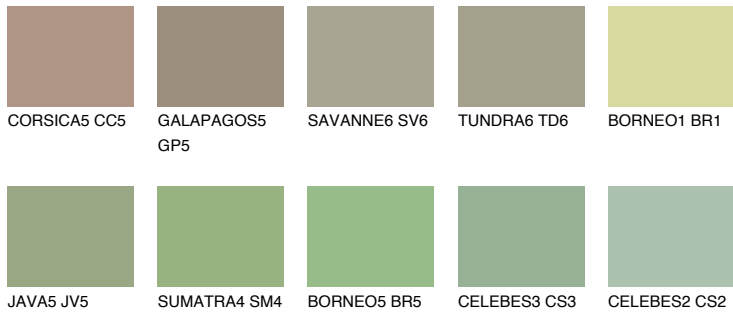

COLOUR DETAILS

PAPA5 PP5

36% TSR 49%

Matching colours

COLOURS

INTENSE

For more information on plasters and paints, go to www.ceresit.lv

*The presented colours refer to plasters and paints offered by Ceresit. Due to the use of digital techniques, the presented colours might not represent the original ones, thus they cannot be considered as a reliable colour presentation. We recommend checking the authentic colour samples.