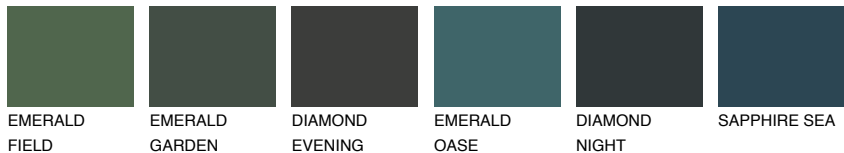

COLOUR DETAILS

PAPA5 PP5

36% **TSR** 49%

Matching colours

COLOURS

INTENSE

For more information on plasters and paints, go to www.ceresit.lv

*The presented colours refer to plasters and paints offered by Ceresit. Due to the use of digital techniques, the presented colours might not represent the original ones, thus they cannot be considered as a reliable colour presentation. We recommend checking the authentic colour samples.