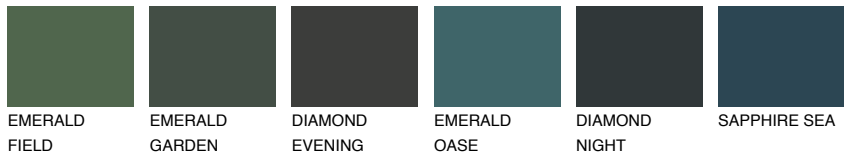

COLOUR DETAILS

PAPA5 PP5

36% TSR 49%

Matching colours

COLOURS

INTENSE

For more information on plasters and paints, go to www.ceresit.lv

*The presented colours refer to plasters and paints offered by Ceresit. Due to the use of digital techniques, the presented colours might not represent the original ones, thus they cannot be considered as a reliable colour presentation. We recommend checking the authentic colour samples.