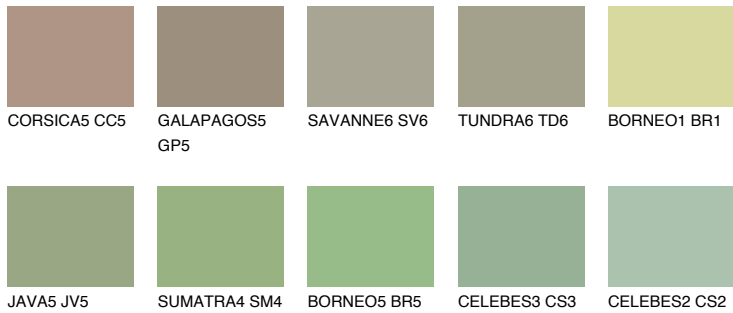

COLOUR DETAILS

PAPA5 PP5

36% **TSR** 49%

Matching colours

COLOURS

INTENSE

For more information on plasters and paints, go to www.ceresit.lv

*The presented colours refer to plasters and paints offered by Ceresit. Due to the use of digital techniques, the presented colours might not represent the original ones, thus they cannot be considered as a reliable colour presentation. We recommend checking the authentic colour samples.