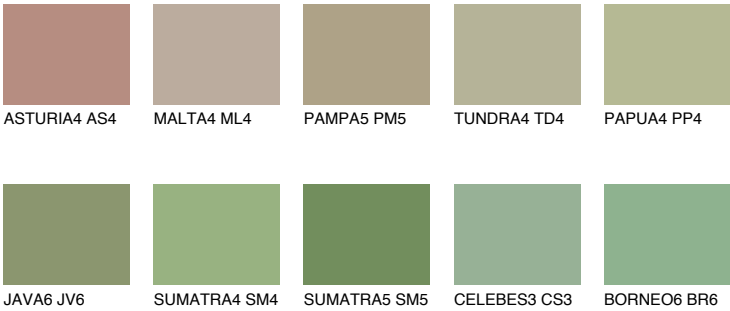

PAPUA6 PP6

32% **TSR** 45%

Matching colours

COLOURS

INTENSE

For more information on plasters and paints, go to www.ceresit.lv

*The presented colours refer to plasters and paints offered by Ceresit. Due to the use of digital techniques, the presented colours might not represent the original ones, thus they cannot be considered as a reliable colour presentation. We recommend checking the authentic colour samples.