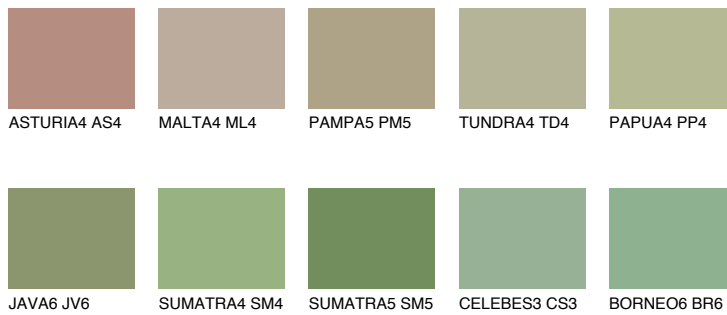

PAPUA6 PP6

32% **TSR** 45%

Matching colours

COLOURS

INTENSE

For more information on plasters and paints, go to www.ceresit.lv

*The presented colours refer to plasters and paints offered by Ceresit. Due to the use of digital techniques, the presented colours might not represent the original ones, thus they cannot be considered as a reliable colour presentation. We recommend checking the authentic colour samples.