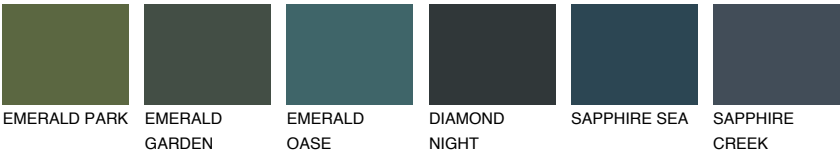

PAPUA6 PP6

32% **TSR** 45%

Matching colours

COLOURS

INTENSE

For more information on plasters and paints, go to www.ceresit.lv

*The presented colours refer to plasters and paints offered by Ceresit. Due to the use of digital techniques, the presented colours might not represent the original ones, thus they cannot be considered as a reliable colour presentation. We recommend checking the authentic colour samples.