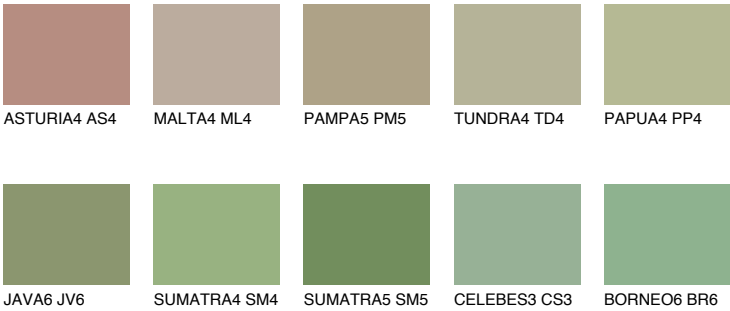

PAPUA6 PP6

32% TSR 45%

Matching colours

COLOURS

INTENSE

For more information on plasters and paints, go to www.ceresit.lv

*The presented colours refer to plasters and paints offered by Ceresit. Due to the use of digital techniques, the presented colours might not represent the original ones, thus they cannot be considered as a reliable colour presentation. We recommend checking the authentic colour samples.