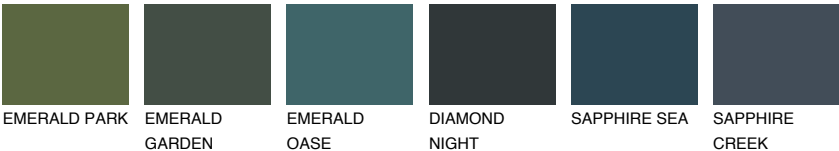

PAPUA6 PP6

32% TSR 45%

Matching colours

COLOURS

INTENSE

For more information on plasters and paints, go to www.ceresit.lv

*The presented colours refer to plasters and paints offered by Ceresit. Due to the use of digital techniques, the presented colours might not represent the original ones, thus they cannot be considered as a reliable colour presentation. We recommend checking the authentic colour samples.