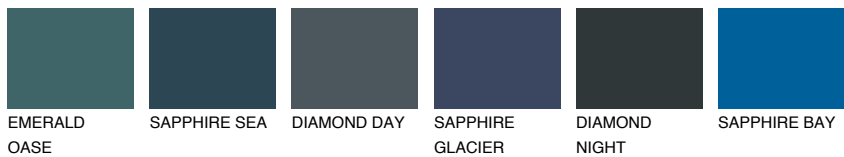

COLOUR DETAILS

JAVA1 JV1

73% **TSR** 69%

Matching colours

COLOURS

INTENSE

For more information on plasters and paints, go to www.ceresit.lv

*The presented colours refer to plasters and paints offered by Ceresit. Due to the use of digital techniques, the presented colours might not represent the original ones, thus they cannot be considered as a reliable colour presentation. We recommend checking the authentic colour samples.