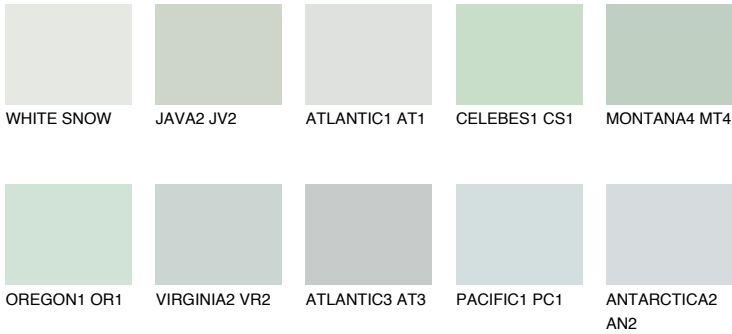

COLOUR DETAILS

JAVA1 JV1

73% TSR 69%

Matching colours

COLOURS

INTENSE

For more information on plasters and paints, go to www.ceresit.lv

*The presented colours refer to plasters and paints offered by Ceresit. Due to the use of digital techniques, the presented colours might not represent the original ones, thus they cannot be considered as a reliable colour presentation. We recommend checking the authentic colour samples.