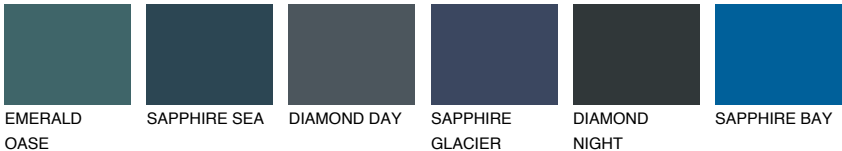

COLOUR DETAILS

JAVA1 JV1

73% TSR 69%

Matching colours

COLOURS

INTENSE

For more information on plasters and paints, go to www.ceresit.lv

*The presented colours refer to plasters and paints offered by Ceresit. Due to the use of digital techniques, the presented colours might not represent the original ones, thus they cannot be considered as a reliable colour presentation. We recommend checking the authentic colour samples.