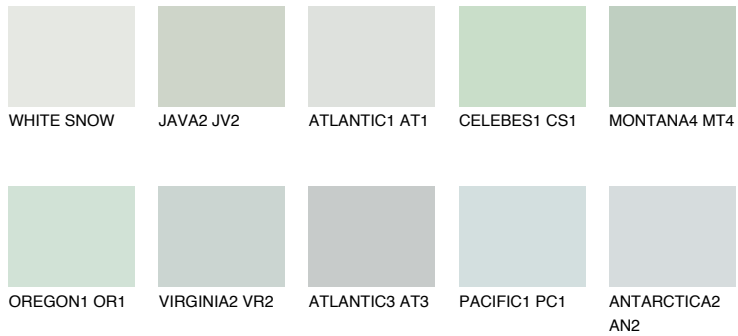

COLOUR DETAILS

JAVA1 JV1

73% TSR 69%

Matching colours

COLOURS

INTENSE

For more information on plasters and paints, go to www.ceresit.lv

*The presented colours refer to plasters and paints offered by Ceresit. Due to the use of digital techniques, the presented colours might not represent the original ones, thus they cannot be considered as a reliable colour presentation. We recommend checking the authentic colour samples.