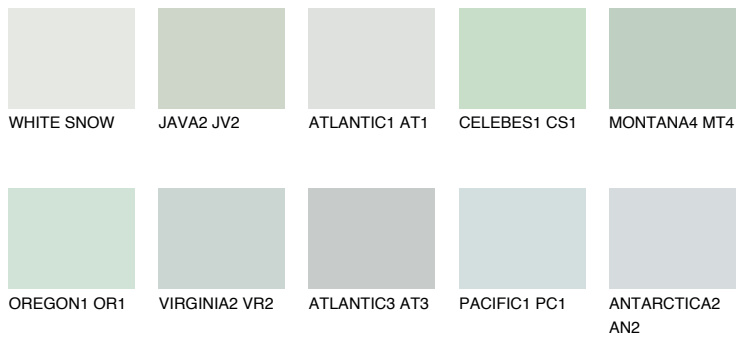

COLOUR DETAILS

JAVA1 JV1

73% **TSR** 69%

Matching colours

COLOURS

INTENSE

For more information on plasters and paints, go to www.ceresit.lv

*The presented colours refer to plasters and paints offered by Ceresit. Due to the use of digital techniques, the presented colours might not represent the original ones, thus they cannot be considered as a reliable colour presentation. We recommend checking the authentic colour samples.