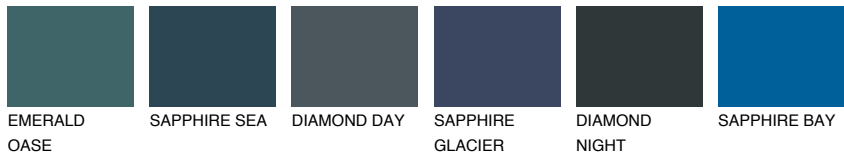

COLOUR DETAILS

JAVA1 JV1

73% TSR 69%

Matching colours

COLOURS

INTENSE

For more information on plasters and paints, go to www.ceresit.lv

*The presented colours refer to plasters and paints offered by Ceresit. Due to the use of digital techniques, the presented colours might not represent the original ones, thus they cannot be considered as a reliable colour presentation. We recommend checking the authentic colour samples.