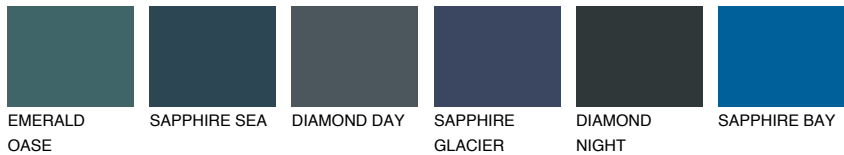

COLOUR DETAILS

JAVA1 JV1

73% **TSR** 69%

Matching colours

COLOURS

INTENSE

For more information on plasters and paints, go to www.ceresit.lv

*The presented colours refer to plasters and paints offered by Ceresit. Due to the use of digital techniques, the presented colours might not represent the original ones, thus they cannot be considered as a reliable colour presentation. We recommend checking the authentic colour samples.