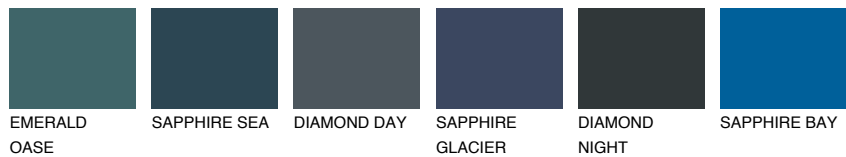

COLOUR DETAILS

JAVA1 JV1

73% TSR 69%

Matching colours

COLOURS

INTENSE

For more information on plasters and paints, go to www.ceresit.lv

*The presented colours refer to plasters and paints offered by Ceresit. Due to the use of digital techniques, the presented colours might not represent the original ones, thus they cannot be considered as a reliable colour presentation. We recommend checking the authentic colour samples.