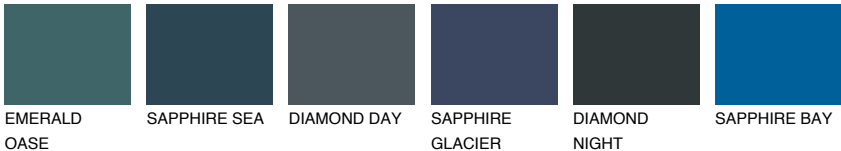

COLOUR DETAILS

JAVA1 JV1

73% TSR 69%

Matching colours

COLOURS

INTENSE

For more information on plasters and paints, go to www.ceresit.lv

*The presented colours refer to plasters and paints offered by Ceresit. Due to the use of digital techniques, the presented colours might not represent the original ones, thus they cannot be considered as a reliable colour presentation. We recommend checking the authentic colour samples.