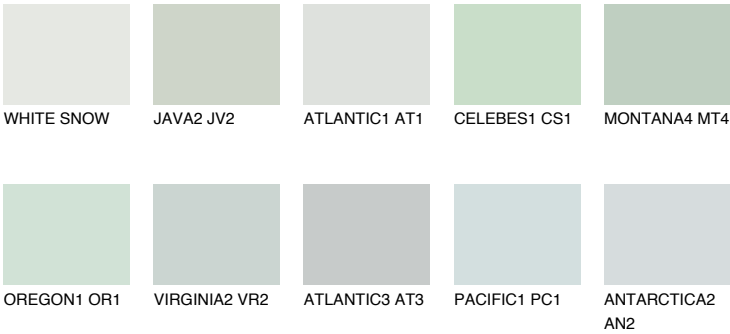

COLOUR DETAILS

JAVA1 JV1

73% TSR 69%

Matching colours

COLOURS

INTENSE

For more information on plasters and paints, go to www.ceresit.lv

*The presented colours refer to plasters and paints offered by Ceresit. Due to the use of digital techniques, the presented colours might not represent the original ones, thus they cannot be considered as a reliable colour presentation. We recommend checking the authentic colour samples.