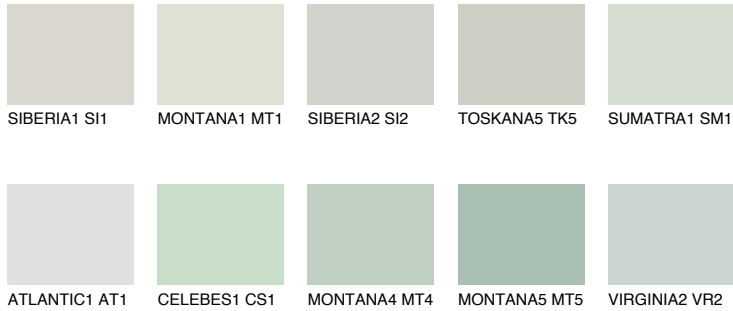

COLOUR DETAILS

JAVA2 JV2

65% TSR 58%

Matching colours

COLOURS

INTENSE

For more information on plasters and paints, go to www.ceresit.lv

*The presented colours refer to plasters and paints offered by Ceresit. Due to the use of digital techniques, the presented colours might not represent the original ones, thus they cannot be considered as a reliable colour presentation. We recommend checking the authentic colour samples.