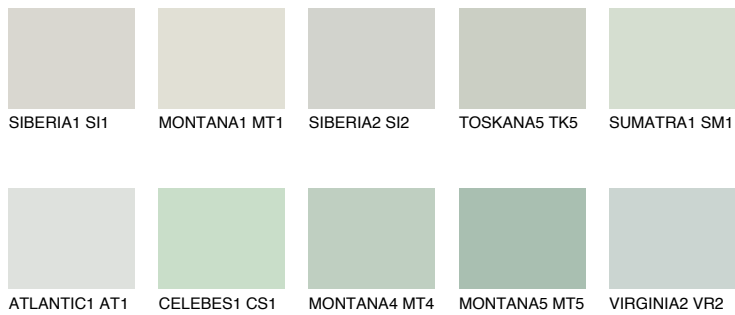

COLOUR DETAILS

JAVA2 JV2

65% TSR 58%

Matching colours

COLOURS

INTENSE

For more information on plasters and paints, go to www.ceresit.lv

*The presented colours refer to plasters and paints offered by Ceresit. Due to the use of digital techniques, the presented colours might not represent the original ones, thus they cannot be considered as a reliable colour presentation. We recommend checking the authentic colour samples.