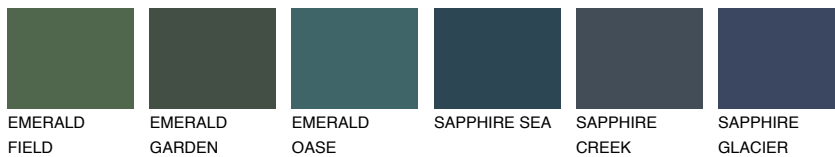

COLOUR DETAILS

JAVA2 JV2

65% TSR 58%

Matching colours

COLOURS

INTENSE

For more information on plasters and paints, go to www.ceresit.lv

*The presented colours refer to plasters and paints offered by Ceresit. Due to the use of digital techniques, the presented colours might not represent the original ones, thus they cannot be considered as a reliable colour presentation. We recommend checking the authentic colour samples.