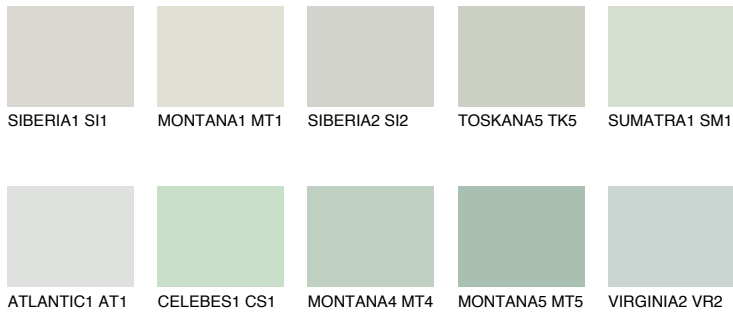

COLOUR DETAILS

JAVA2 JV2

65% TSR 58%

Matching colours

COLOURS

INTENSE

For more information on plasters and paints, go to www.ceresit.lv

*The presented colours refer to plasters and paints offered by Ceresit. Due to the use of digital techniques, the presented colours might not represent the original ones, thus they cannot be considered as a reliable colour presentation. We recommend checking the authentic colour samples.