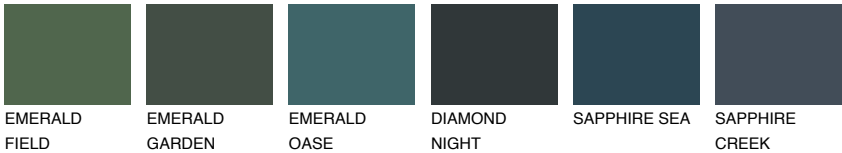

COLOUR DETAILS

JAVA3 JV3

55% TSR 60%

Matching colours

COLOURS

INTENSE

For more information on plasters and paints, go to www.ceresit.lv

*The presented colours refer to plasters and paints offered by Ceresit. Due to the use of digital techniques, the presented colours might not represent the original ones, thus they cannot be considered as a reliable colour presentation. We recommend checking the authentic colour samples.