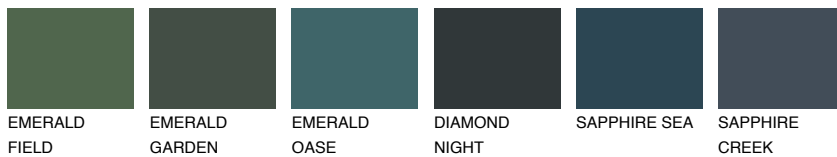

COLOUR DETAILS

JAVA3 JV3

55% TSR 60%

Matching colours

COLOURS

INTENSE

For more information on plasters and paints, go to www.ceresit.lv

*The presented colours refer to plasters and paints offered by Ceresit. Due to the use of digital techniques, the presented colours might not represent the original ones, thus they cannot be considered as a reliable colour presentation. We recommend checking the authentic colour samples.