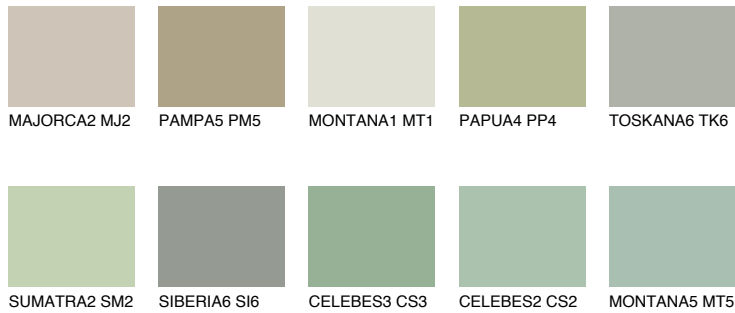

COLOUR DETAILS

JAVA3 JV3

55% TSR 60%

Matching colours

COLOURS

INTENSE

For more information on plasters and paints, go to www.ceresit.lv

*The presented colours refer to plasters and paints offered by Ceresit. Due to the use of digital techniques, the presented colours might not represent the original ones, thus they cannot be considered as a reliable colour presentation. We recommend checking the authentic colour samples.