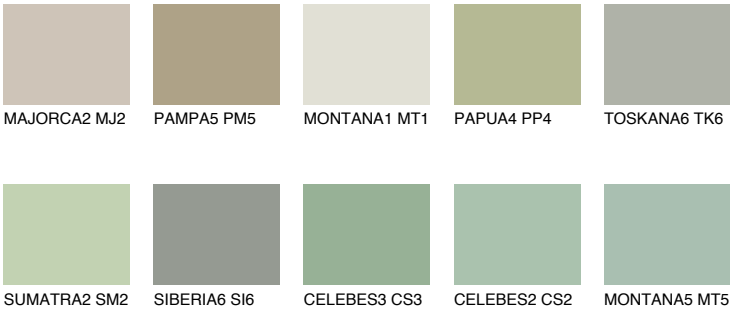

COLOUR DETAILS

JAVA3 JV3

55% TSR 60%

Matching colours

COLOURS

INTENSE

For more information on plasters and paints, go to www.ceresit.lv

*The presented colours refer to plasters and paints offered by Ceresit. Due to the use of digital techniques, the presented colours might not represent the original ones, thus they cannot be considered as a reliable colour presentation. We recommend checking the authentic colour samples.