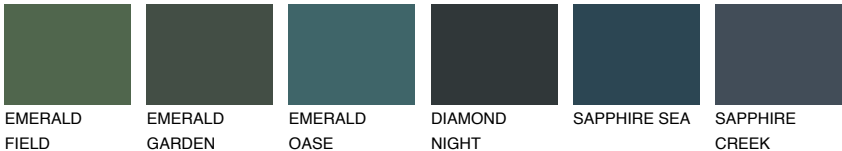

COLOUR DETAILS

JAVA3 JV3

55% TSR 60%

Matching colours

COLOURS

INTENSE

For more information on plasters and paints, go to www.ceresit.lv

*The presented colours refer to plasters and paints offered by Ceresit. Due to the use of digital techniques, the presented colours might not represent the original ones, thus they cannot be considered as a reliable colour presentation. We recommend checking the authentic colour samples.