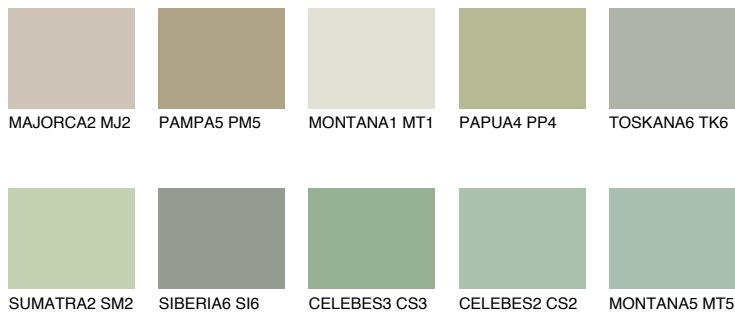

# COLOUR DETAILS

### Matching colours

#### COLOURS

#### INTENSE

For more information on plasters and paints, go to [www.ceresit.lv](http://www.ceresit.lv)

\*The presented colours refer to plasters and paints offered by Ceresit. Due to the use of digital techniques, the presented colours might not represent the original ones, thus they cannot be considered as a reliable colour presentation. We recommend checking the authentic colour samples.