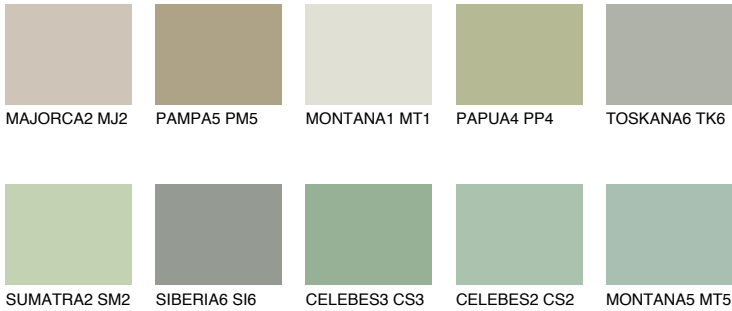

COLOUR DETAILS

JAVA3 JV3

55% TSR 60%

Matching colours

COLOURS

INTENSE

For more information on plasters and paints, go to www.ceresit.lv

*The presented colours refer to plasters and paints offered by Ceresit. Due to the use of digital techniques, the presented colours might not represent the original ones, thus they cannot be considered as a reliable colour presentation. We recommend checking the authentic colour samples.