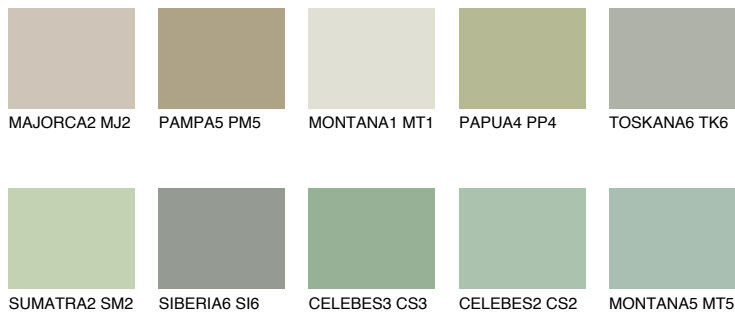

# COLOUR DETAILS

## Matching colours

### COLOURS

### INTENSE

For more information on plasters and paints, go to [www.ceresit.lv](http://www.ceresit.lv)

\*The presented colours refer to plasters and paints offered by Ceresit. Due to the use of digital techniques, the presented colours might not represent the original ones, thus they cannot be considered as a reliable colour presentation. We recommend checking the authentic colour samples.