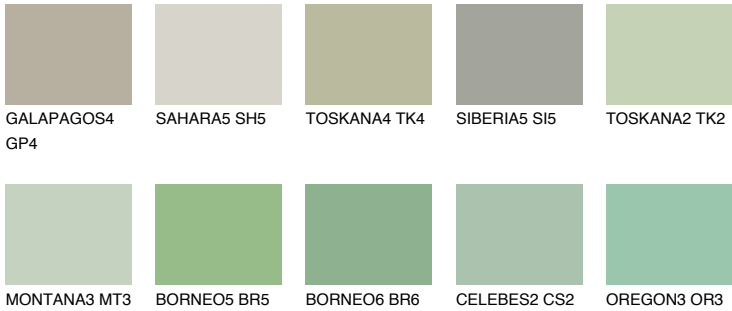

JAVA4 JV4

48% TSR 52%

Matching colours

COLOURS

INTENSE

For more information on plasters and paints, go to www.ceresit.lv

*The presented colours refer to plasters and paints offered by Ceresit. Due to the use of digital techniques, the presented colours might not represent the original ones, thus they cannot be considered as a reliable colour presentation. We recommend checking the authentic colour samples.