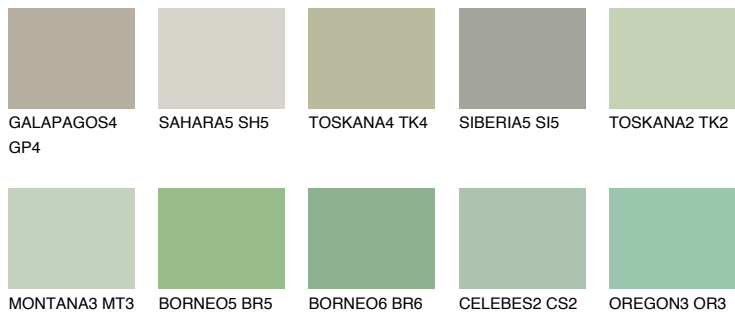

COLOUR DETAILS

JAVA4 JV4

48% TSR 52%

Matching colours

COLOURS

INTENSE

For more information on plasters and paints, go to www.ceresit.lv

*The presented colours refer to plasters and paints offered by Ceresit. Due to the use of digital techniques, the presented colours might not represent the original ones, thus they cannot be considered as a reliable colour presentation. We recommend checking the authentic colour samples.