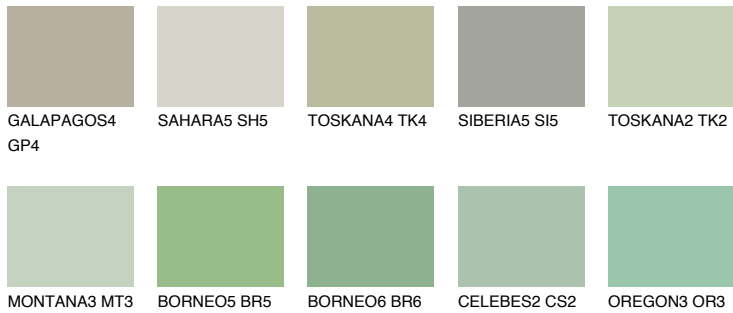

# COLOUR DETAILS

## JAVA4 JV4

48% TSR 52%

### Matching colours

#### COLOURS