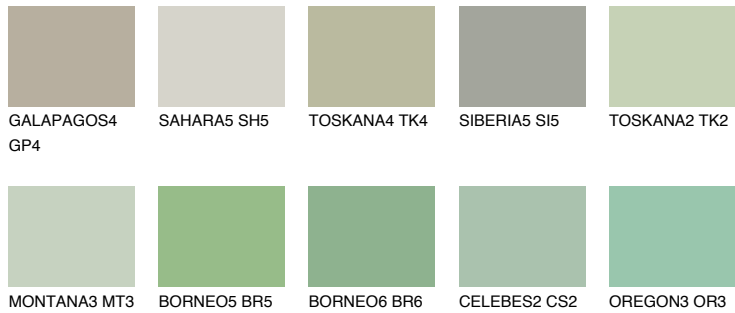

COLOUR DETAILS

JAVA4 JV4

48% TSR 52%

Matching colours

COLOURS

INTENSE

For more information on plasters and paints, go to www.ceresit.lv

*The presented colours refer to plasters and paints offered by Ceresit. Due to the use of digital techniques, the presented colours might not represent the original ones, thus they cannot be considered as a reliable colour presentation. We recommend checking the authentic colour samples.