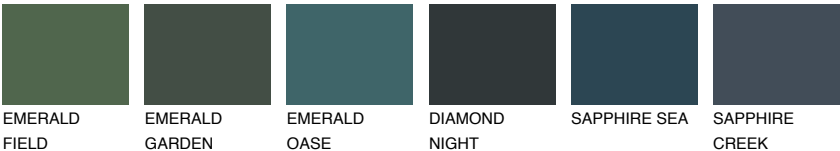

JAVA5 JV5

36% **TSR** 44%

Matching colours

COLOURS

INTENSE

For more information on plasters and paints, go to www.ceresit.lv

*The presented colours refer to plasters and paints offered by Ceresit. Due to the use of digital techniques, the presented colours might not represent the original ones, thus they cannot be considered as a reliable colour presentation. We recommend checking the authentic colour samples.