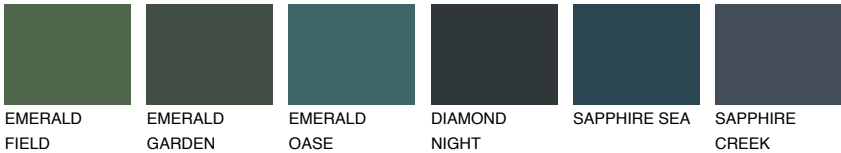

JAVA5 JV5

36% **TSR** 44%

Matching colours

COLOURS

INTENSE

For more information on plasters and paints, go to www.ceresit.lv

*The presented colours refer to plasters and paints offered by Ceresit. Due to the use of digital techniques, the presented colours might not represent the original ones, thus they cannot be considered as a reliable colour presentation. We recommend checking the authentic colour samples.