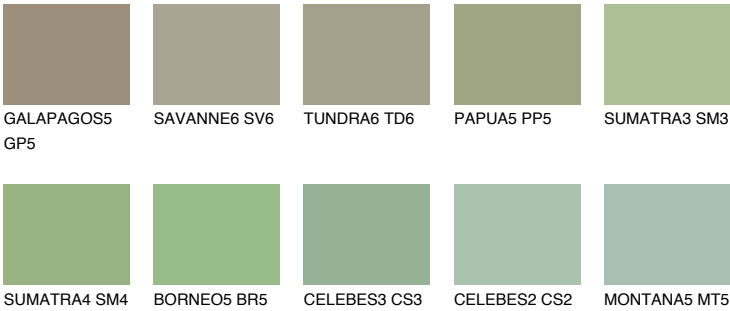

JAVA5 JV5

36% **TSR** 44%

Matching colours

COLOURS

INTENSE

For more information on plasters and paints, go to www.ceresit.lv

*The presented colours refer to plasters and paints offered by Ceresit. Due to the use of digital techniques, the presented colours might not represent the original ones, thus they cannot be considered as a reliable colour presentation. We recommend checking the authentic colour samples.