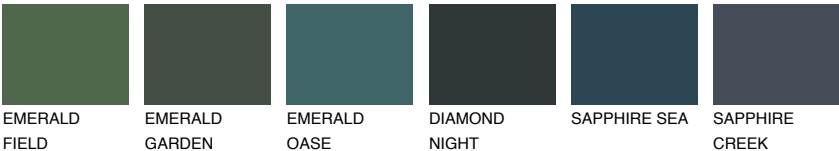

JAVA5 JV5

36% **TSR** 44%

Matching colours

COLOURS

INTENSE

For more information on plasters and paints, go to www.ceresit.lv

*The presented colours refer to plasters and paints offered by Ceresit. Due to the use of digital techniques, the presented colours might not represent the original ones, thus they cannot be considered as a reliable colour presentation. We recommend checking the authentic colour samples.