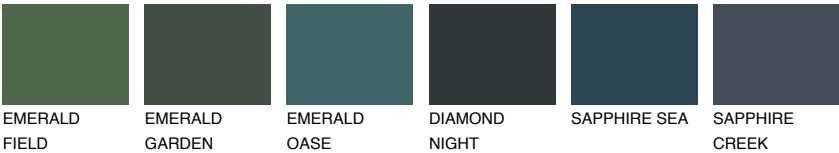

JAVA5 JV5

36% **TSR** 44%

Matching colours

COLOURS

INTENSE

For more information on plasters and paints, go to www.ceresit.lv

*The presented colours refer to plasters and paints offered by Ceresit. Due to the use of digital techniques, the presented colours might not represent the original ones, thus they cannot be considered as a reliable colour presentation. We recommend checking the authentic colour samples.