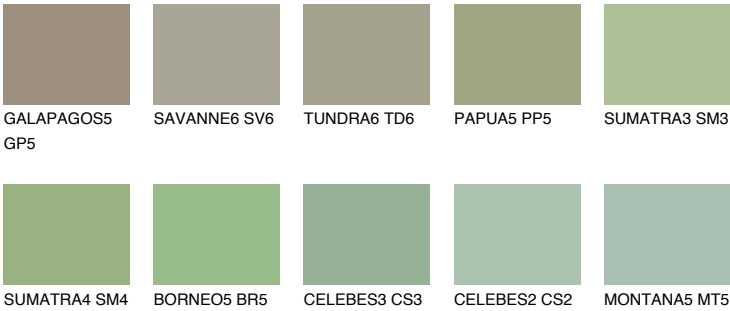

## JAVA5 JV5

36% **TSR** 44%

### Matching colours

#### COLOURS

#### INTENSE

For more information on plasters and paints, go to [www.ceresit.lv](http://www.ceresit.lv)

\*The presented colours refer to plasters and paints offered by Ceresit. Due to the use of digital techniques, the presented colours might not represent the original ones, thus they cannot be considered as a reliable colour presentation. We recommend checking the authentic colour samples.