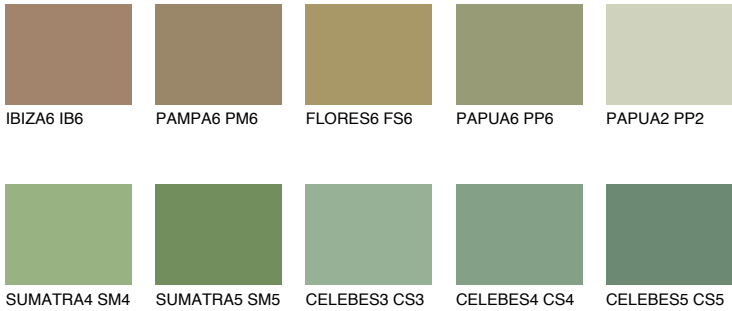

JAVA6 JV6

☀ 29% **TSR 37%**

Matching colours

COLOURS

INTENSE

For more information on plasters and paints, go to www.ceresit.lv

*The presented colours refer to plasters and paints offered by Ceresit. Due to the use of digital techniques, the presented colours might not represent the original ones, thus they cannot be considered as a reliable colour presentation. We recommend checking the authentic colour samples.