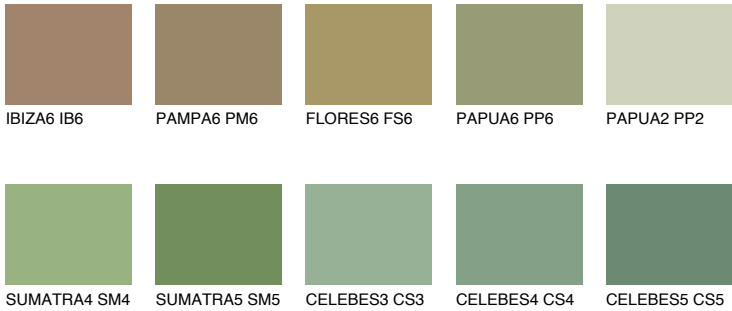

## JAVA6 JV6

☀ 29%    **TSR 37%**

### Matching colours

#### COLOURS

#### INTENSE

For more information on plasters and paints, go to [www.ceresit.lv](http://www.ceresit.lv)

\*The presented colours refer to plasters and paints offered by Ceresit. Due to the use of digital techniques, the presented colours might not represent the original ones, thus they cannot be considered as a reliable colour presentation. We recommend checking the authentic colour samples.