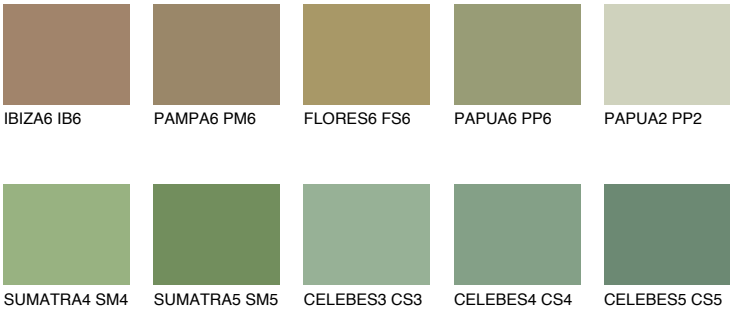

JAVA6 JV6

☀ 29% **TSR 37%**

Matching colours

COLOURS

INTENSE

For more information on plasters and paints, go to www.ceresit.lv

*The presented colours refer to plasters and paints offered by Ceresit. Due to the use of digital techniques, the presented colours might not represent the original ones, thus they cannot be considered as a reliable colour presentation. We recommend checking the authentic colour samples.