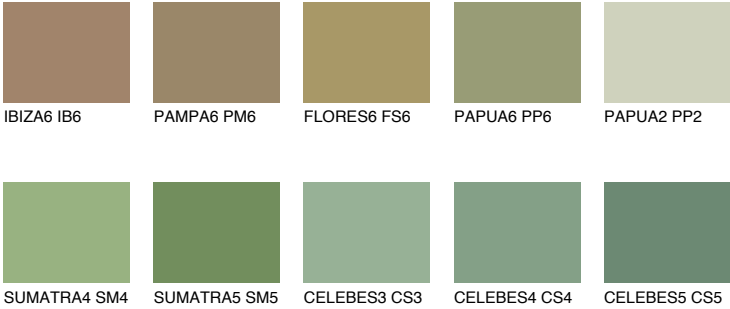

JAVA6 JV6

☾ 29% **TSR 37%**

Matching colours

COLOURS

INTENSE

For more information on plasters and paints, go to www.ceresit.lv

*The presented colours refer to plasters and paints offered by Ceresit. Due to the use of digital techniques, the presented colours might not represent the original ones, thus they cannot be considered as a reliable colour presentation. We recommend checking the authentic colour samples.