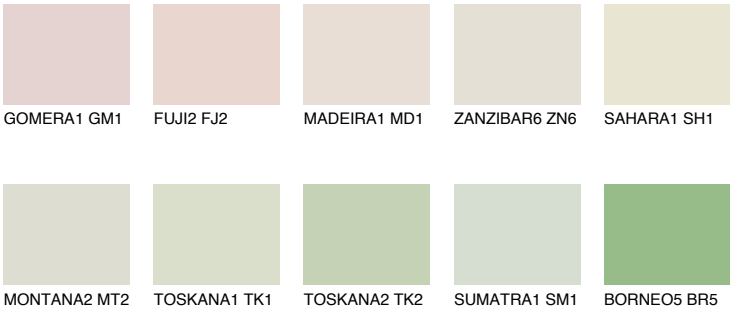

## TUNDRA1 TD1

74% **TSR** 68%

### Matching colours

#### COLOURS