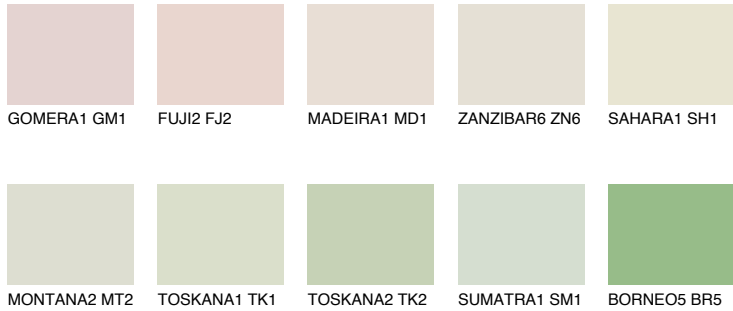

COLOUR DETAILS

TUNDRA1 TD1

74% TSR 68%

Matching colours

COLOURS

INTENSE

For more information on plasters and paints, go to www.ceresit.lv

*The presented colours refer to plasters and paints offered by Ceresit. Due to the use of digital techniques, the presented colours might not represent the original ones, thus they cannot be considered as a reliable colour presentation. We recommend checking the authentic colour samples.