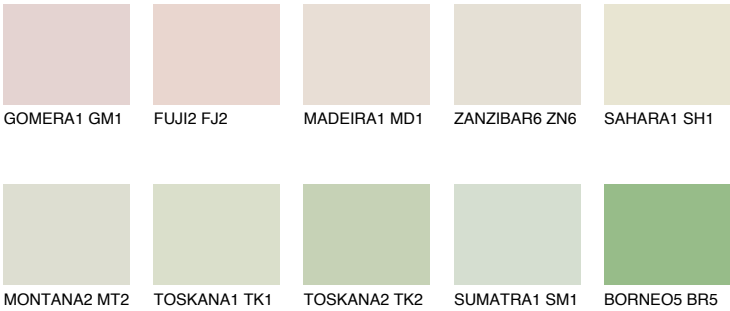

TUNDRA1 TD1

74% TSR 68%

Matching colours

COLOURS

INTENSE

For more information on plasters and paints, go to www.ceresit.lv

*The presented colours refer to plasters and paints offered by Ceresit. Due to the use of digital techniques, the presented colours might not represent the original ones, thus they cannot be considered as a reliable colour presentation. We recommend checking the authentic colour samples.