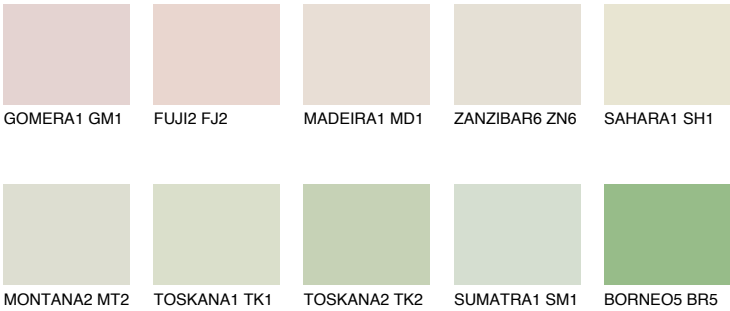

TUNDRA1 TD1

74% **TSR** 68%

Matching colours

COLOURS

INTENSE

For more information on plasters and paints, go to www.ceresit.lv

*The presented colours refer to plasters and paints offered by Ceresit. Due to the use of digital techniques, the presented colours might not represent the original ones, thus they cannot be considered as a reliable colour presentation. We recommend checking the authentic colour samples.